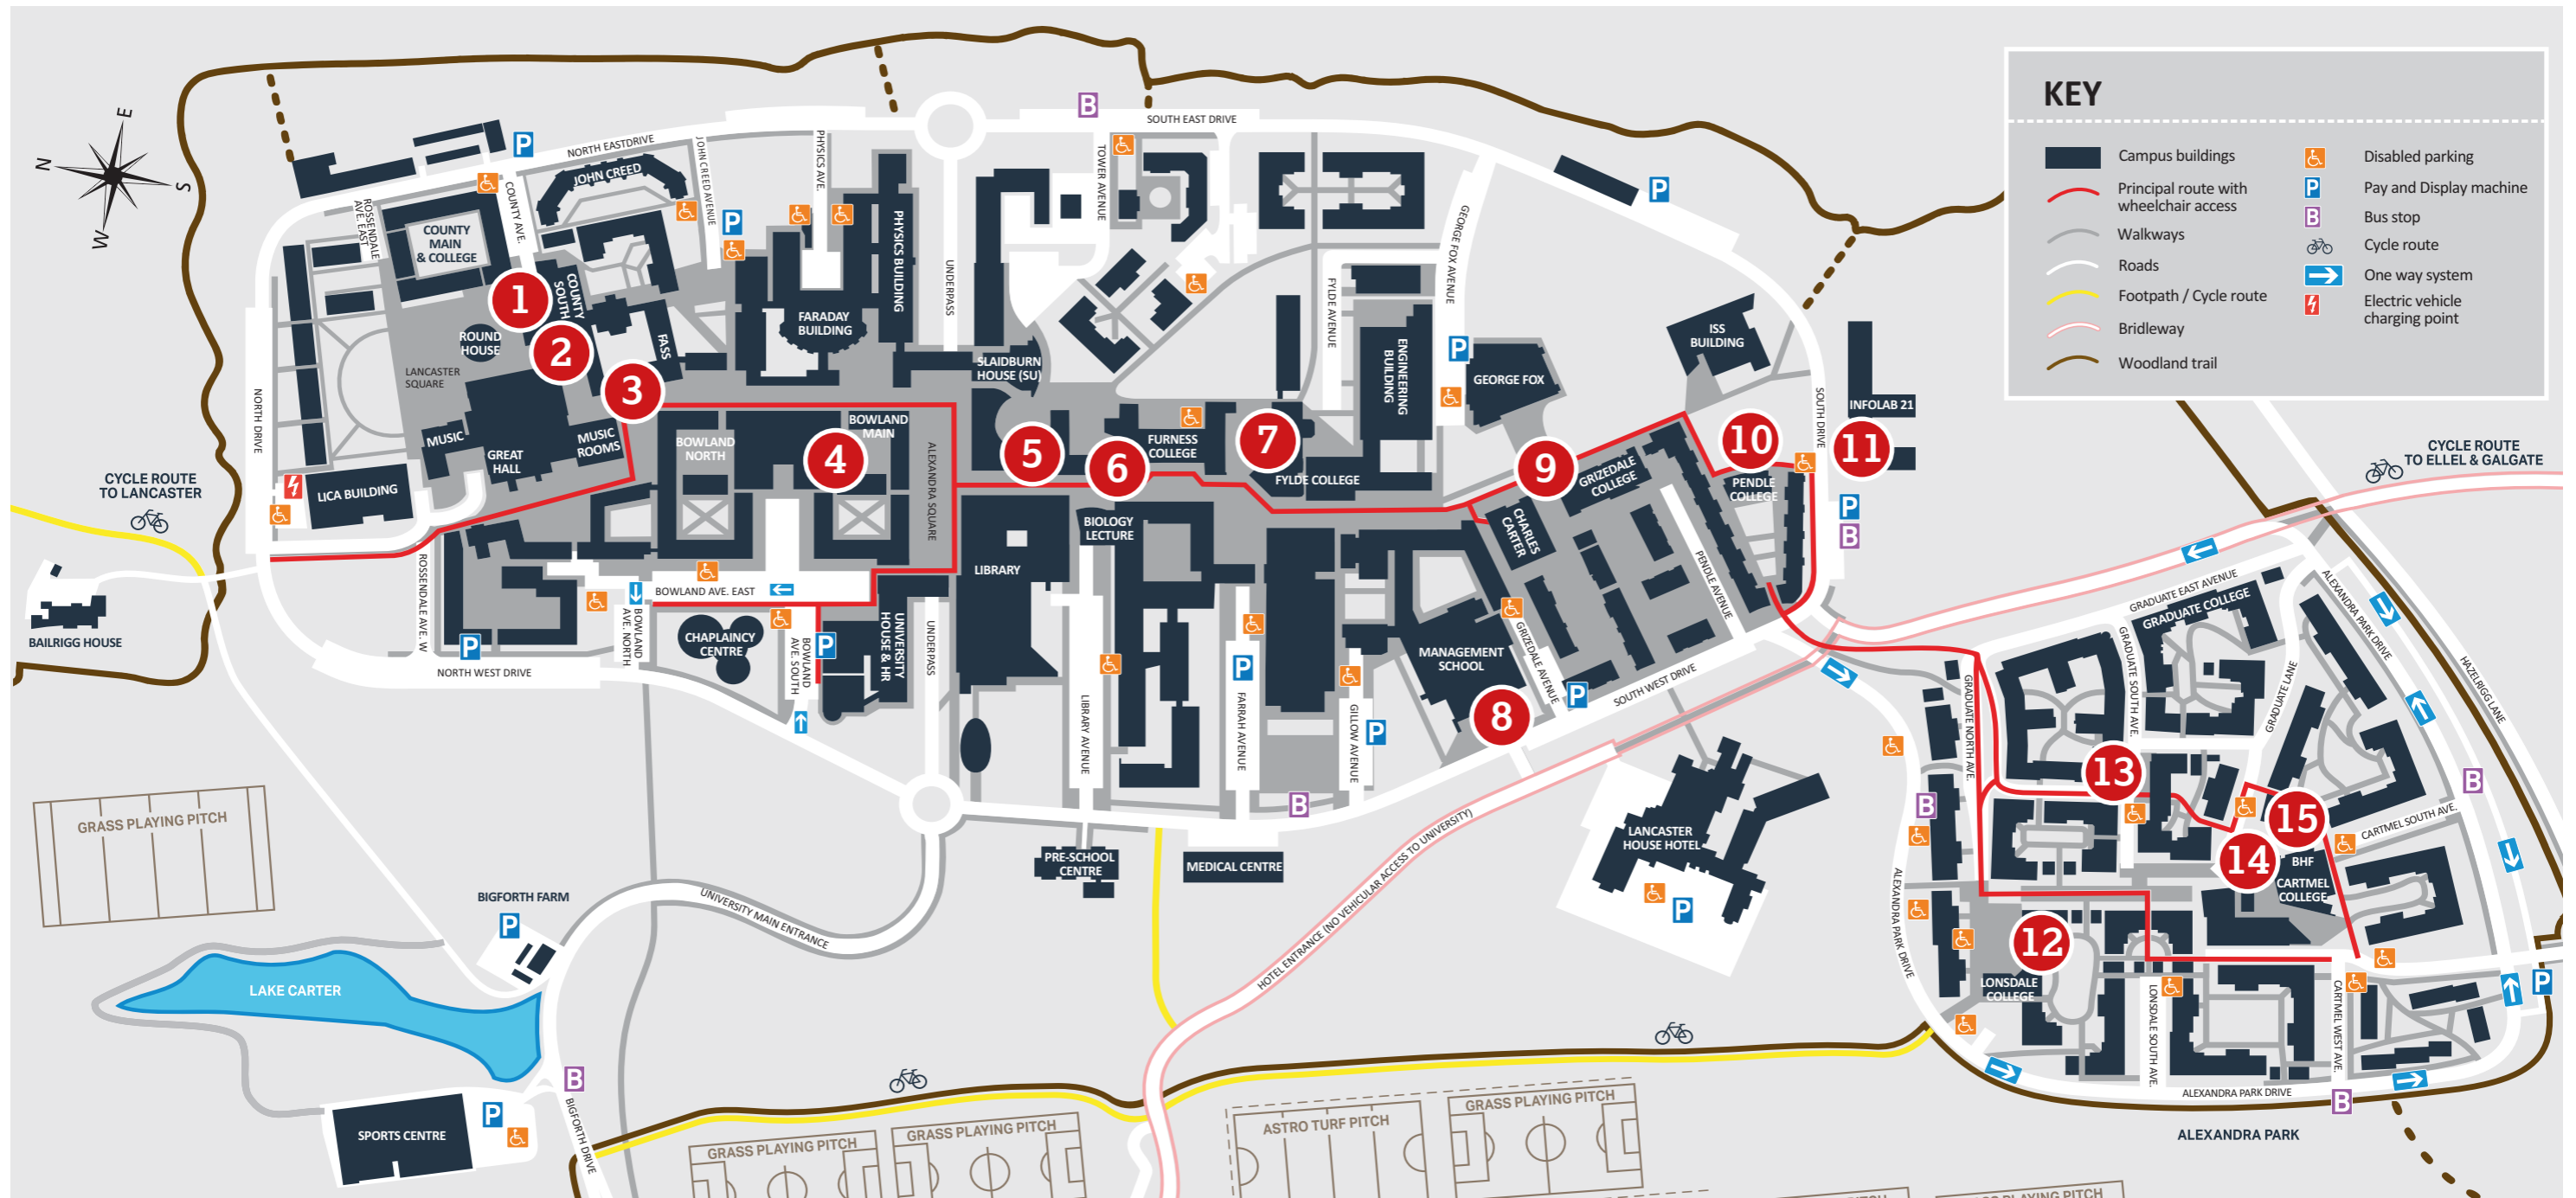

Meet | Eat | Drink

1. Refuel
County College

2. The Lounge
County South

3. The Northern Oak
County College

4. The Trough of Bowland
Bowland College

5. The Deli
Off Alexandra Square

6. Trevor
Furness College

7. The Mill
Fylde College

8. The Hub
Management School

9. Grizedale Café Bar
Grizedale College

10. The Pendle Rooms
Pendle College

11. Café 21
Infolab

12. The Red Lion
Lonsdale College

13. The Herdwick
Graduate College

14. The Winning Post
Cartmel College

15. Refuel
Barker House Farm