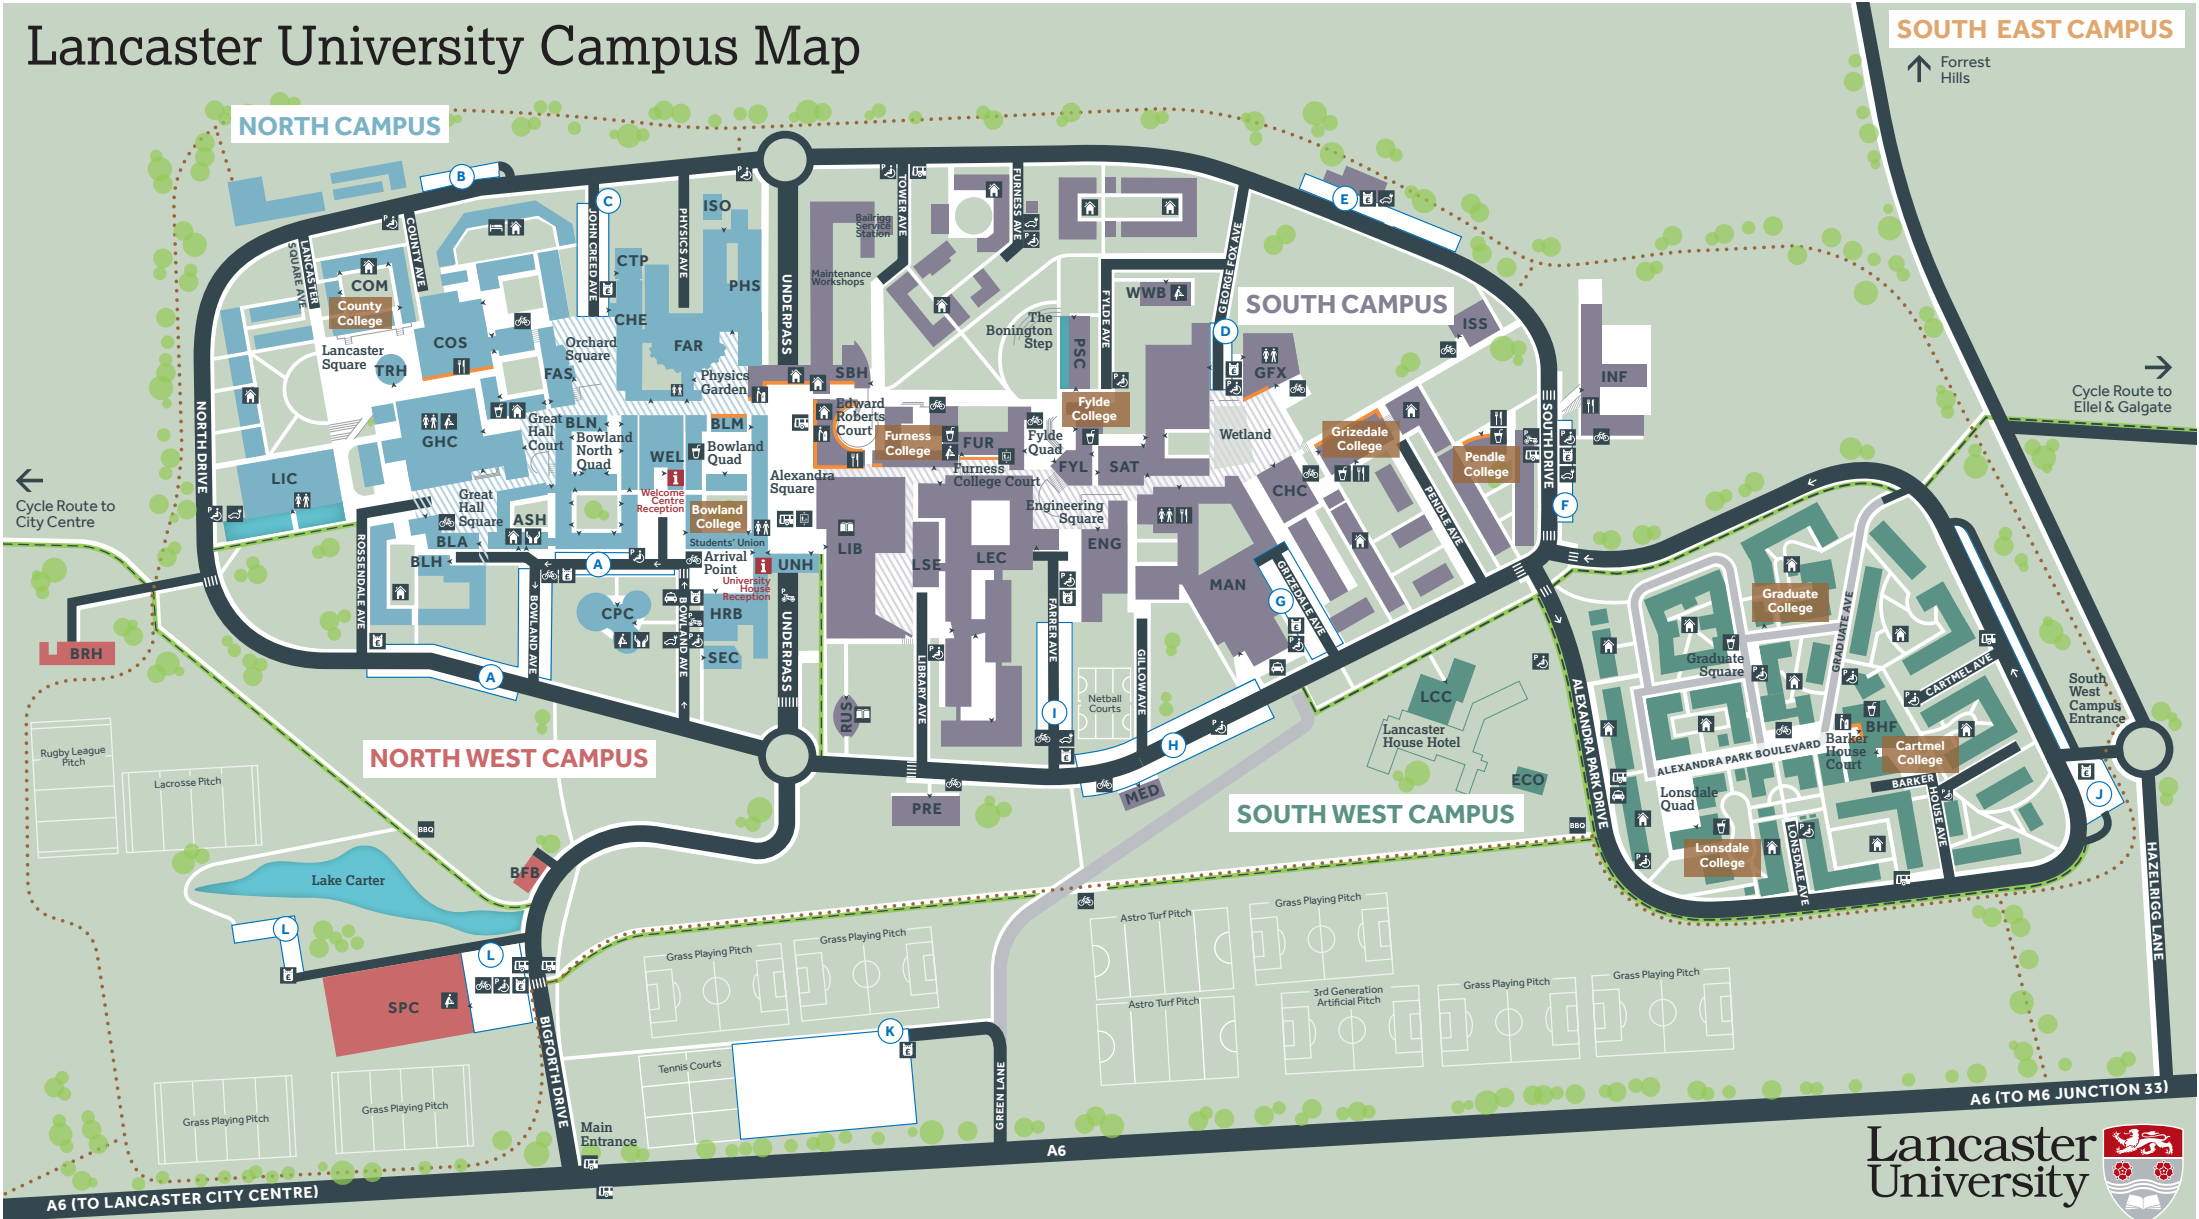

Lancaster University Campus Map

ALEXANDRA SQUARE	
NORTH CAMPUS	
ASH	Ash House - Islamic Prayer Room
BLA	Bowland Annexe Bowland College
BLH	Bowland Hall - Accommodation Services - Commercial Services - Conference & Events - Guest Room Reception - Hospitality
BLM	Bowland Main - Bowland Lecture Theatre (Cinema) - History - Learning Zone - Pharmacy - Research & Enterprise Services - Students' Union
BLN	Bowland North - Department of Languages & Cultures - Elizabeth Livingston Lecture Theatre - Marcus Merriman Lecture Theatre - Law School - Sociology
CPC	Chaplaincy
CHE	Chemistry Building - Chemistry - Natural Sciences
COM	County Main - Design, Photography & Print - English Literature & Creative Writing - UPP Residential Services
COS	County South - County South Lecture Theatre - Educational Research - Linguistics & English Language - Politics, Philosophy & Religion - Private Dining Room (PDR) - Marketplace
CTP	cTAP Building
FAR	Faraday Complex - Cavendish Lecture Theatre

SBH	Slaidburn House
WWB	Whewell Building - Infant & Child Studies
SOUTH EAST CAMPUS	
	Forrest Hills - Golf Course - Resource Centre
SOUTH WEST CAMPUS	
BHF	Barker House Farm
	Cartmel College
ECO	EcoHub
	Graduate College Lancaster Conference Centre Lancaster House Hotel
LCC	Lonsdale College
SYMBOL KEY	
	Accessible Parking
	ATM
	Baby Change
	BBQ Area
	Bus Stops
	Colleges
	College Bar
	Cycle Parking
	Electric Vehicle Charging Point
	Information Point
	John Creed Guest Rooms
	Library
	Lift Access
	Motor Cycle Parking
	Pay & Display Machine
	Prayer Room

WALKS & ROUTES

- Cycle Route
- North Spine - Accessible Route
- South Spine - Accessible Route
- Woodland Walk

CAMPUS ZONES

- North Campus
- North West Campus
- South Campus
- South West Campus
- South East Campus