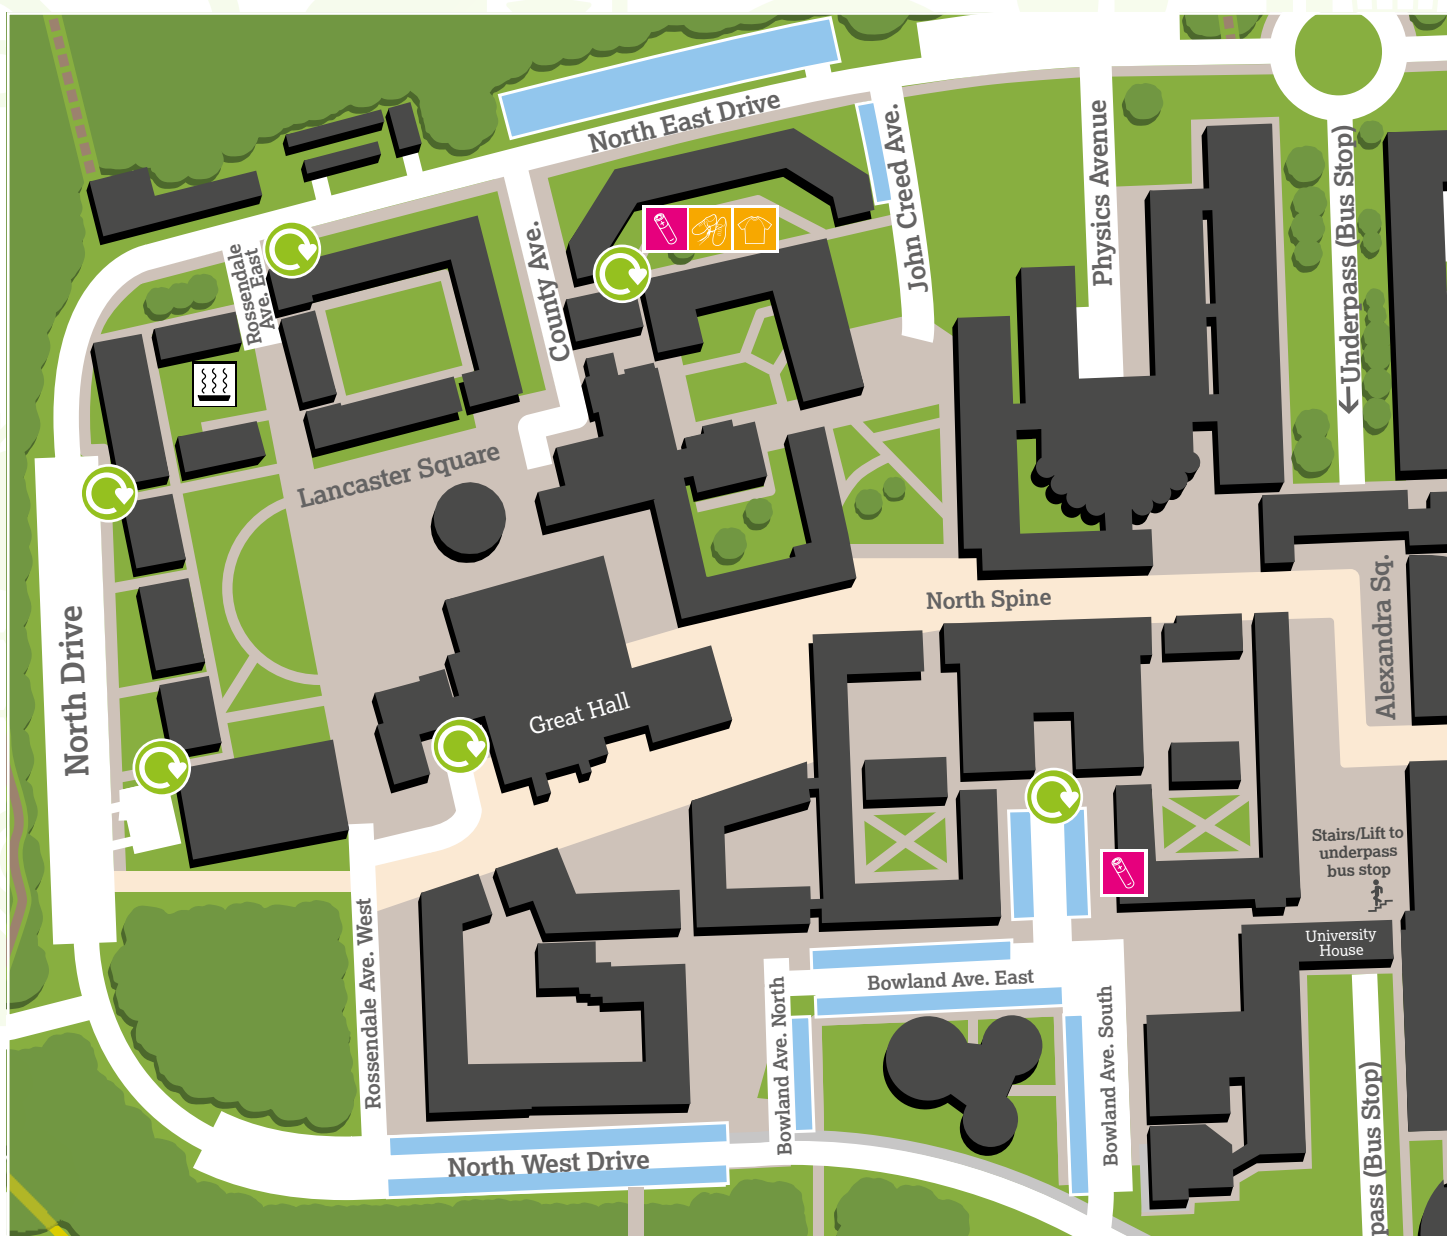

REMEMBER TO RECYCLE

NORTH CAMPUS

SPECIAL RECYCLING BINS

Shoes and clothes can be deposited for re-use in eight bins across campus.

Special Barbecue bins are located in designated areas around campus. Barbecues should not be disposed of in other bins.