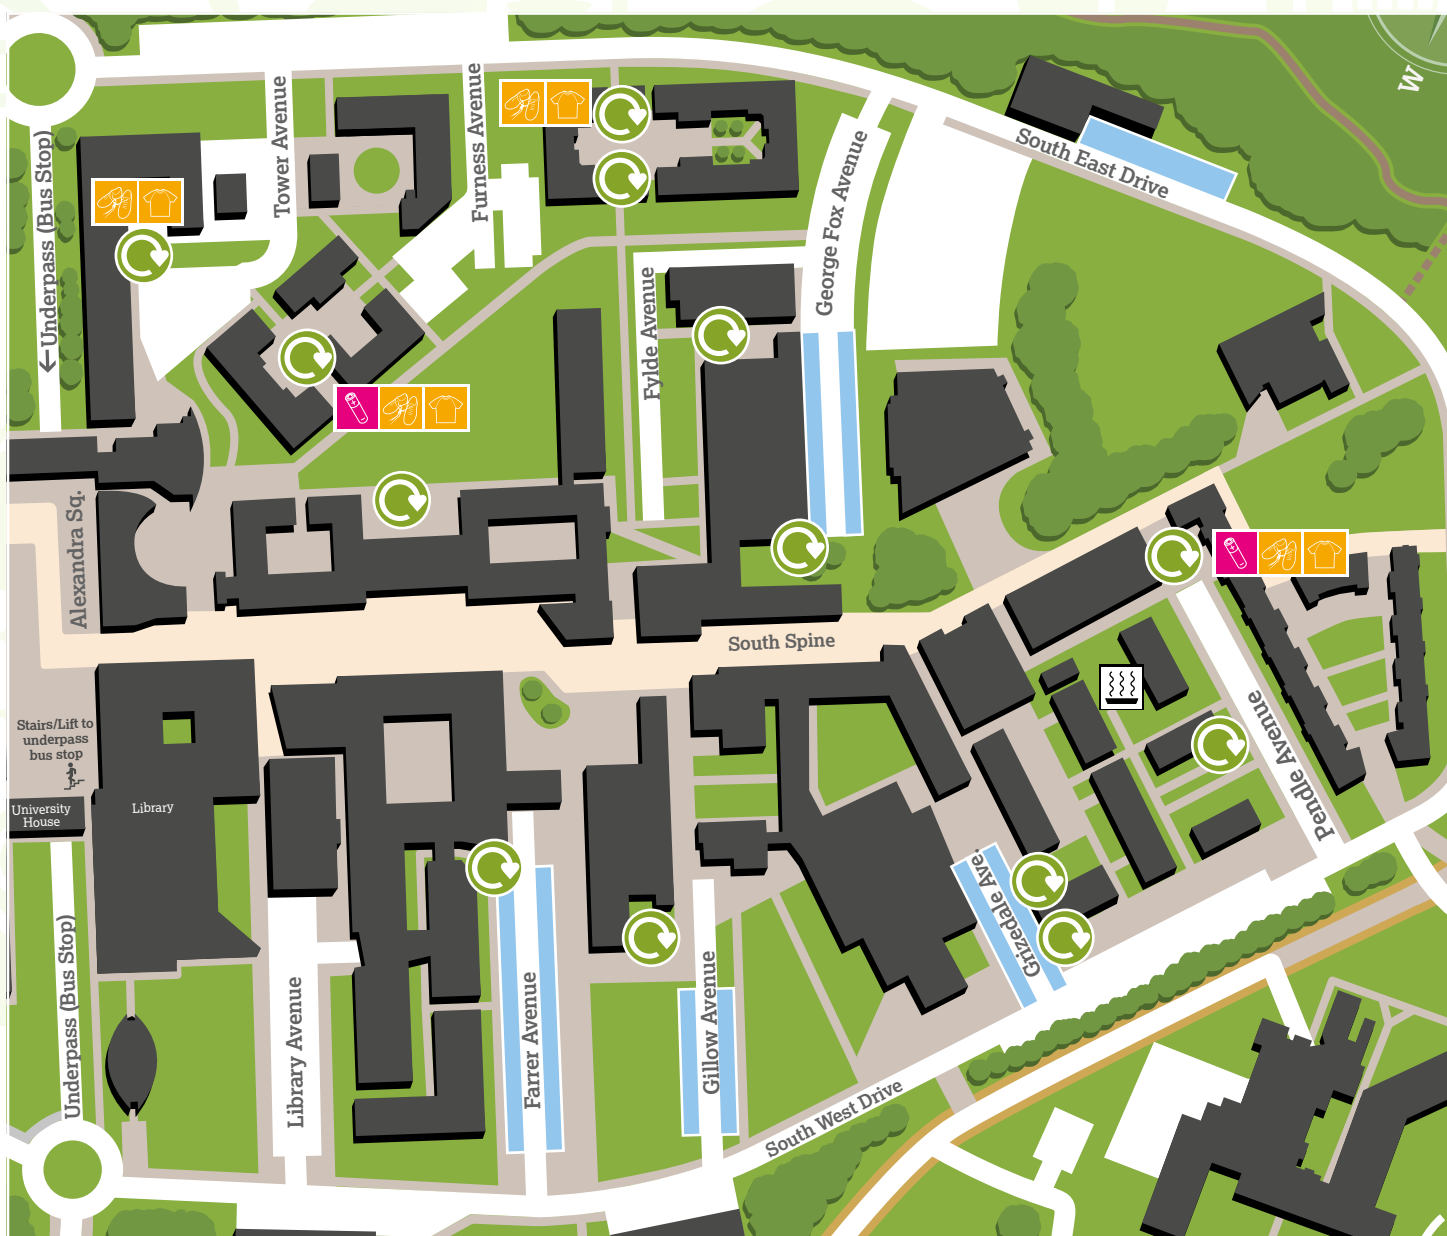

REMEMBER TO RECYCLE

CENTRAL CAMPUS

SPECIAL RECYCLING BINS

shoes

clothes

Shoes and clothes can be deposited for re-use in eight bins across campus.

barbecue

Special Barbecue bins are located in designated areas around campus. Barbecues should not be disposed of in other bins.

batteries

Small batteries can be recycled in battery bins at selected bin stores.

BIN STORES

paper

High grade office white paper only.

cardboard

Please flatten all boxes.

newspapers & magazines

Paper magazines, brochures, newspapers and brown envelopes.

food tins & drink cans

Please wash out drink and food cans and place in the same bin as plastic bottles.

plastic bottles

These go in the same bin as tins and cans. Please don't recycle any other types of plastic in these bins.

mixed glass

Please wash out glass bottles, jars etc.

PORTERS' LODGE BINS

printer cartridges

Old printer cartridges can be taken to your Porters' Lodge and placed in the printer cartridge recycling box.

mobile phones

Please take your old mobile if no longer of any use to your Porters' Lodge and put in the waste electrical bin.

electrical

All waste electrical equipment can be taken to your Porters' Lodge and placed in the waste electrical items box.