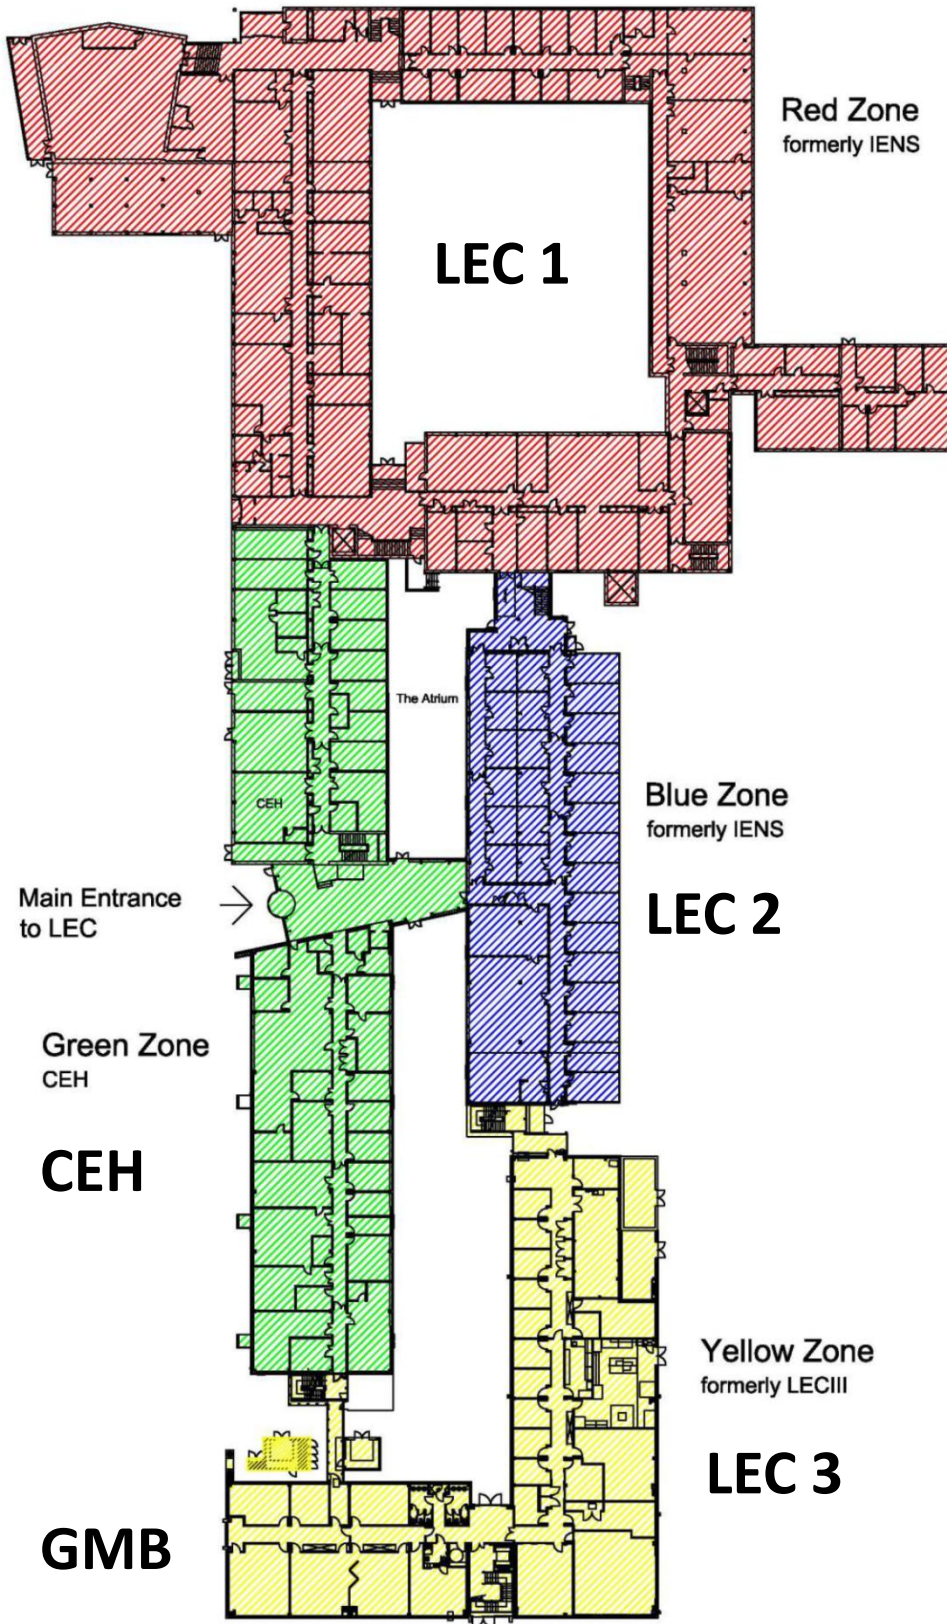

South Spine

Red Zone
formerly IENS

LEC 1

The Atrium

Blue Zone
formerly IENS

LEC 2

Main Entrance
to LEC

Green Zone
CEH

CEH

Yellow Zone
formerly LECIII

LEC 3

GMB

A Floor