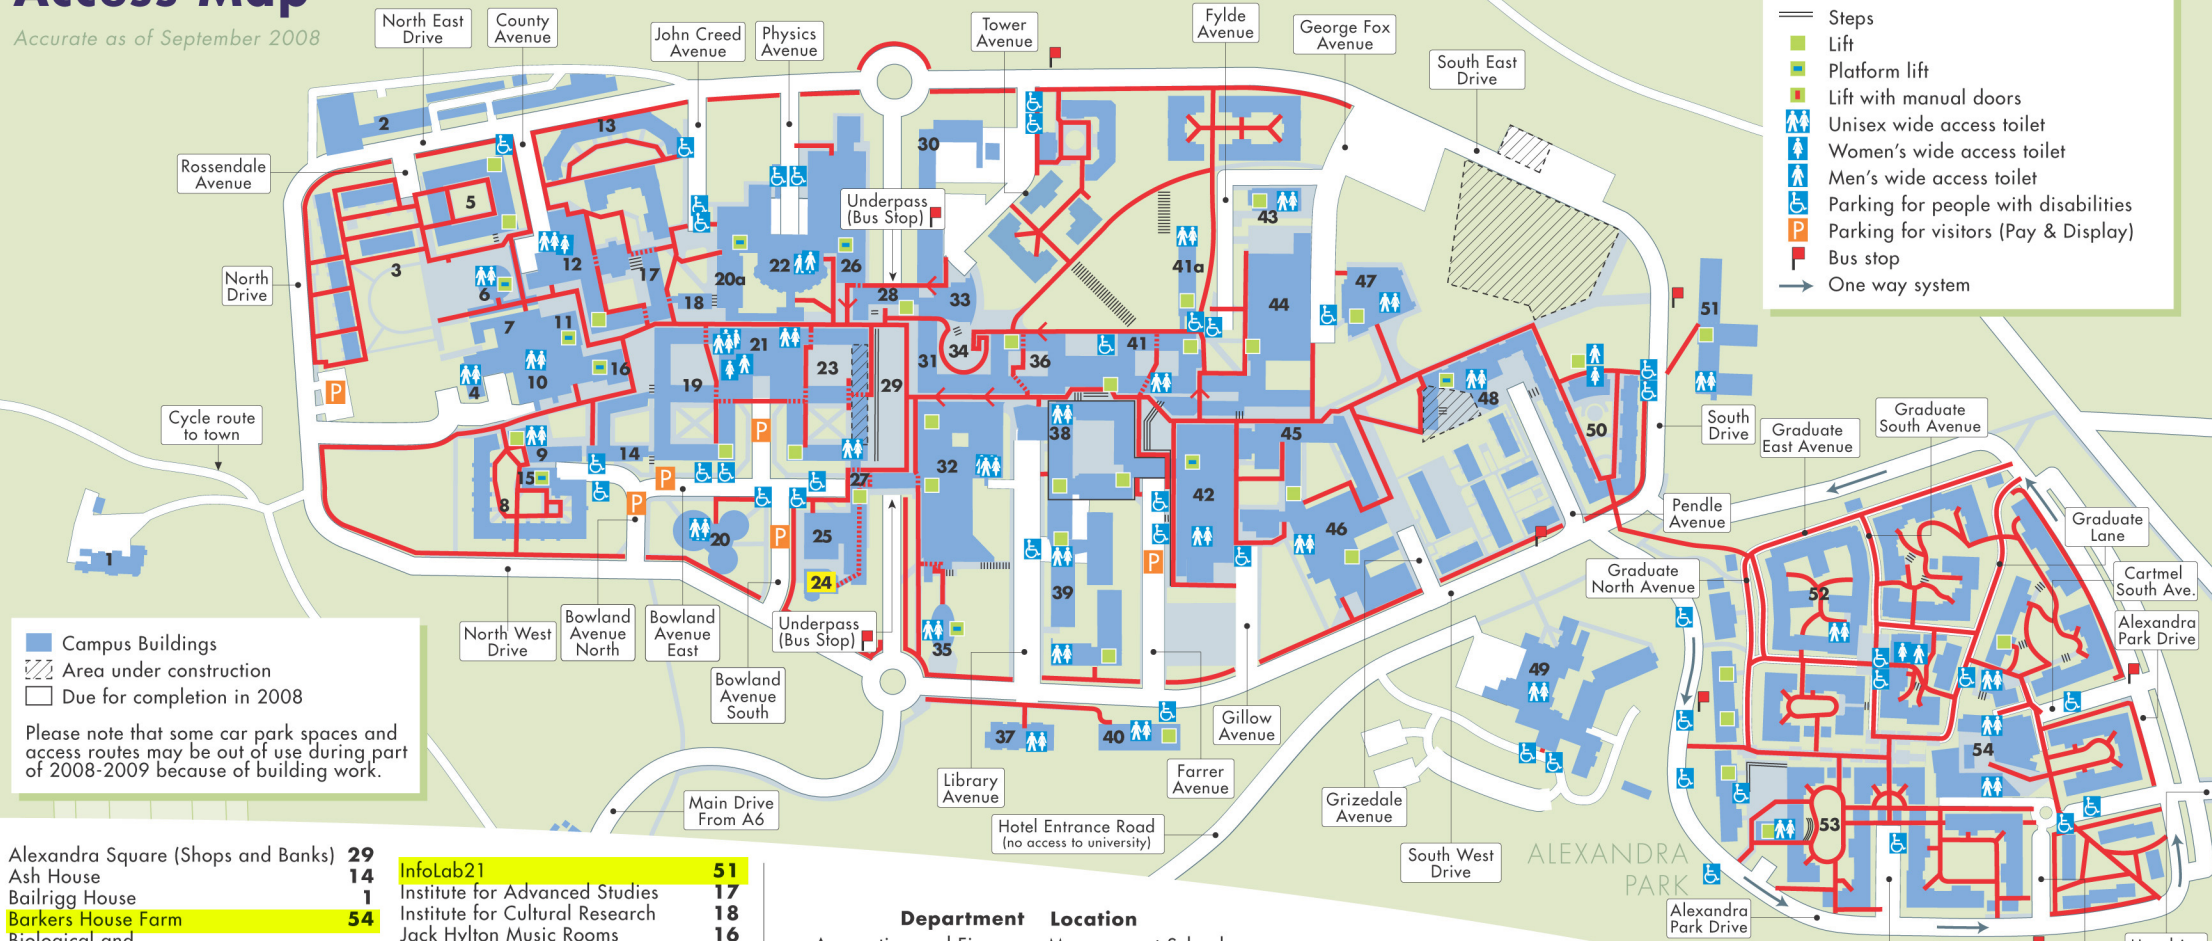

Access Map

Accurate as of September 2008

Alexandra Square (Shops and Banks)	29	InfoLab21	51
Ash House	14	Institute for Advanced Studies	17
Bailrigg House	1	Institute for Cultural Research	18
Barkers House Farm	54	Jack Hylton Music Rooms	16
Biological and Environmental Sciences Building*	38	John Creed Building	13
Bowland Annexe	9	Lancaster Environment Centre	39
Bowland College	23	Lancaster Environment Centre Workshops	2
Bowland Hall	8	Lancaster House Hotel	49
Bowland North	19	Lancaster Leadership Centre	46
Bowland Tower East	28	Library	32
Bowland Tower South	31	Lonsdale College	53
Cartmel College	54	LUT Round House	6
Central Workshops and Stores	30	Management School	45
CETAD	15	Medical Education Centre	20a
Chaplaincy Centre	20	Music Building	4
Computer Services (ISS)	25	Nuffield Theatre	7
Conference Centre	21	Pendle College	50
County College	5	Peter Scott Gallery	11
County South	12	Physics Building	26
County West	3	Postgraduate Statistics Centre	41a
Edward Roberts Court	34	Pre School Centre	37
Engineering Building	44	Reception Lodge	24
Faraday Building	22	Ruskin Library	35
Furness College	36	Slaidburn House (Students' Union)	33
Fylde College	41	Sports Centre	42
George Fox Building	47	University House	27
Graduate College	52	Whewell Building	43
Great Hall	10		
Grizedale College	48		
Health Centre	40		