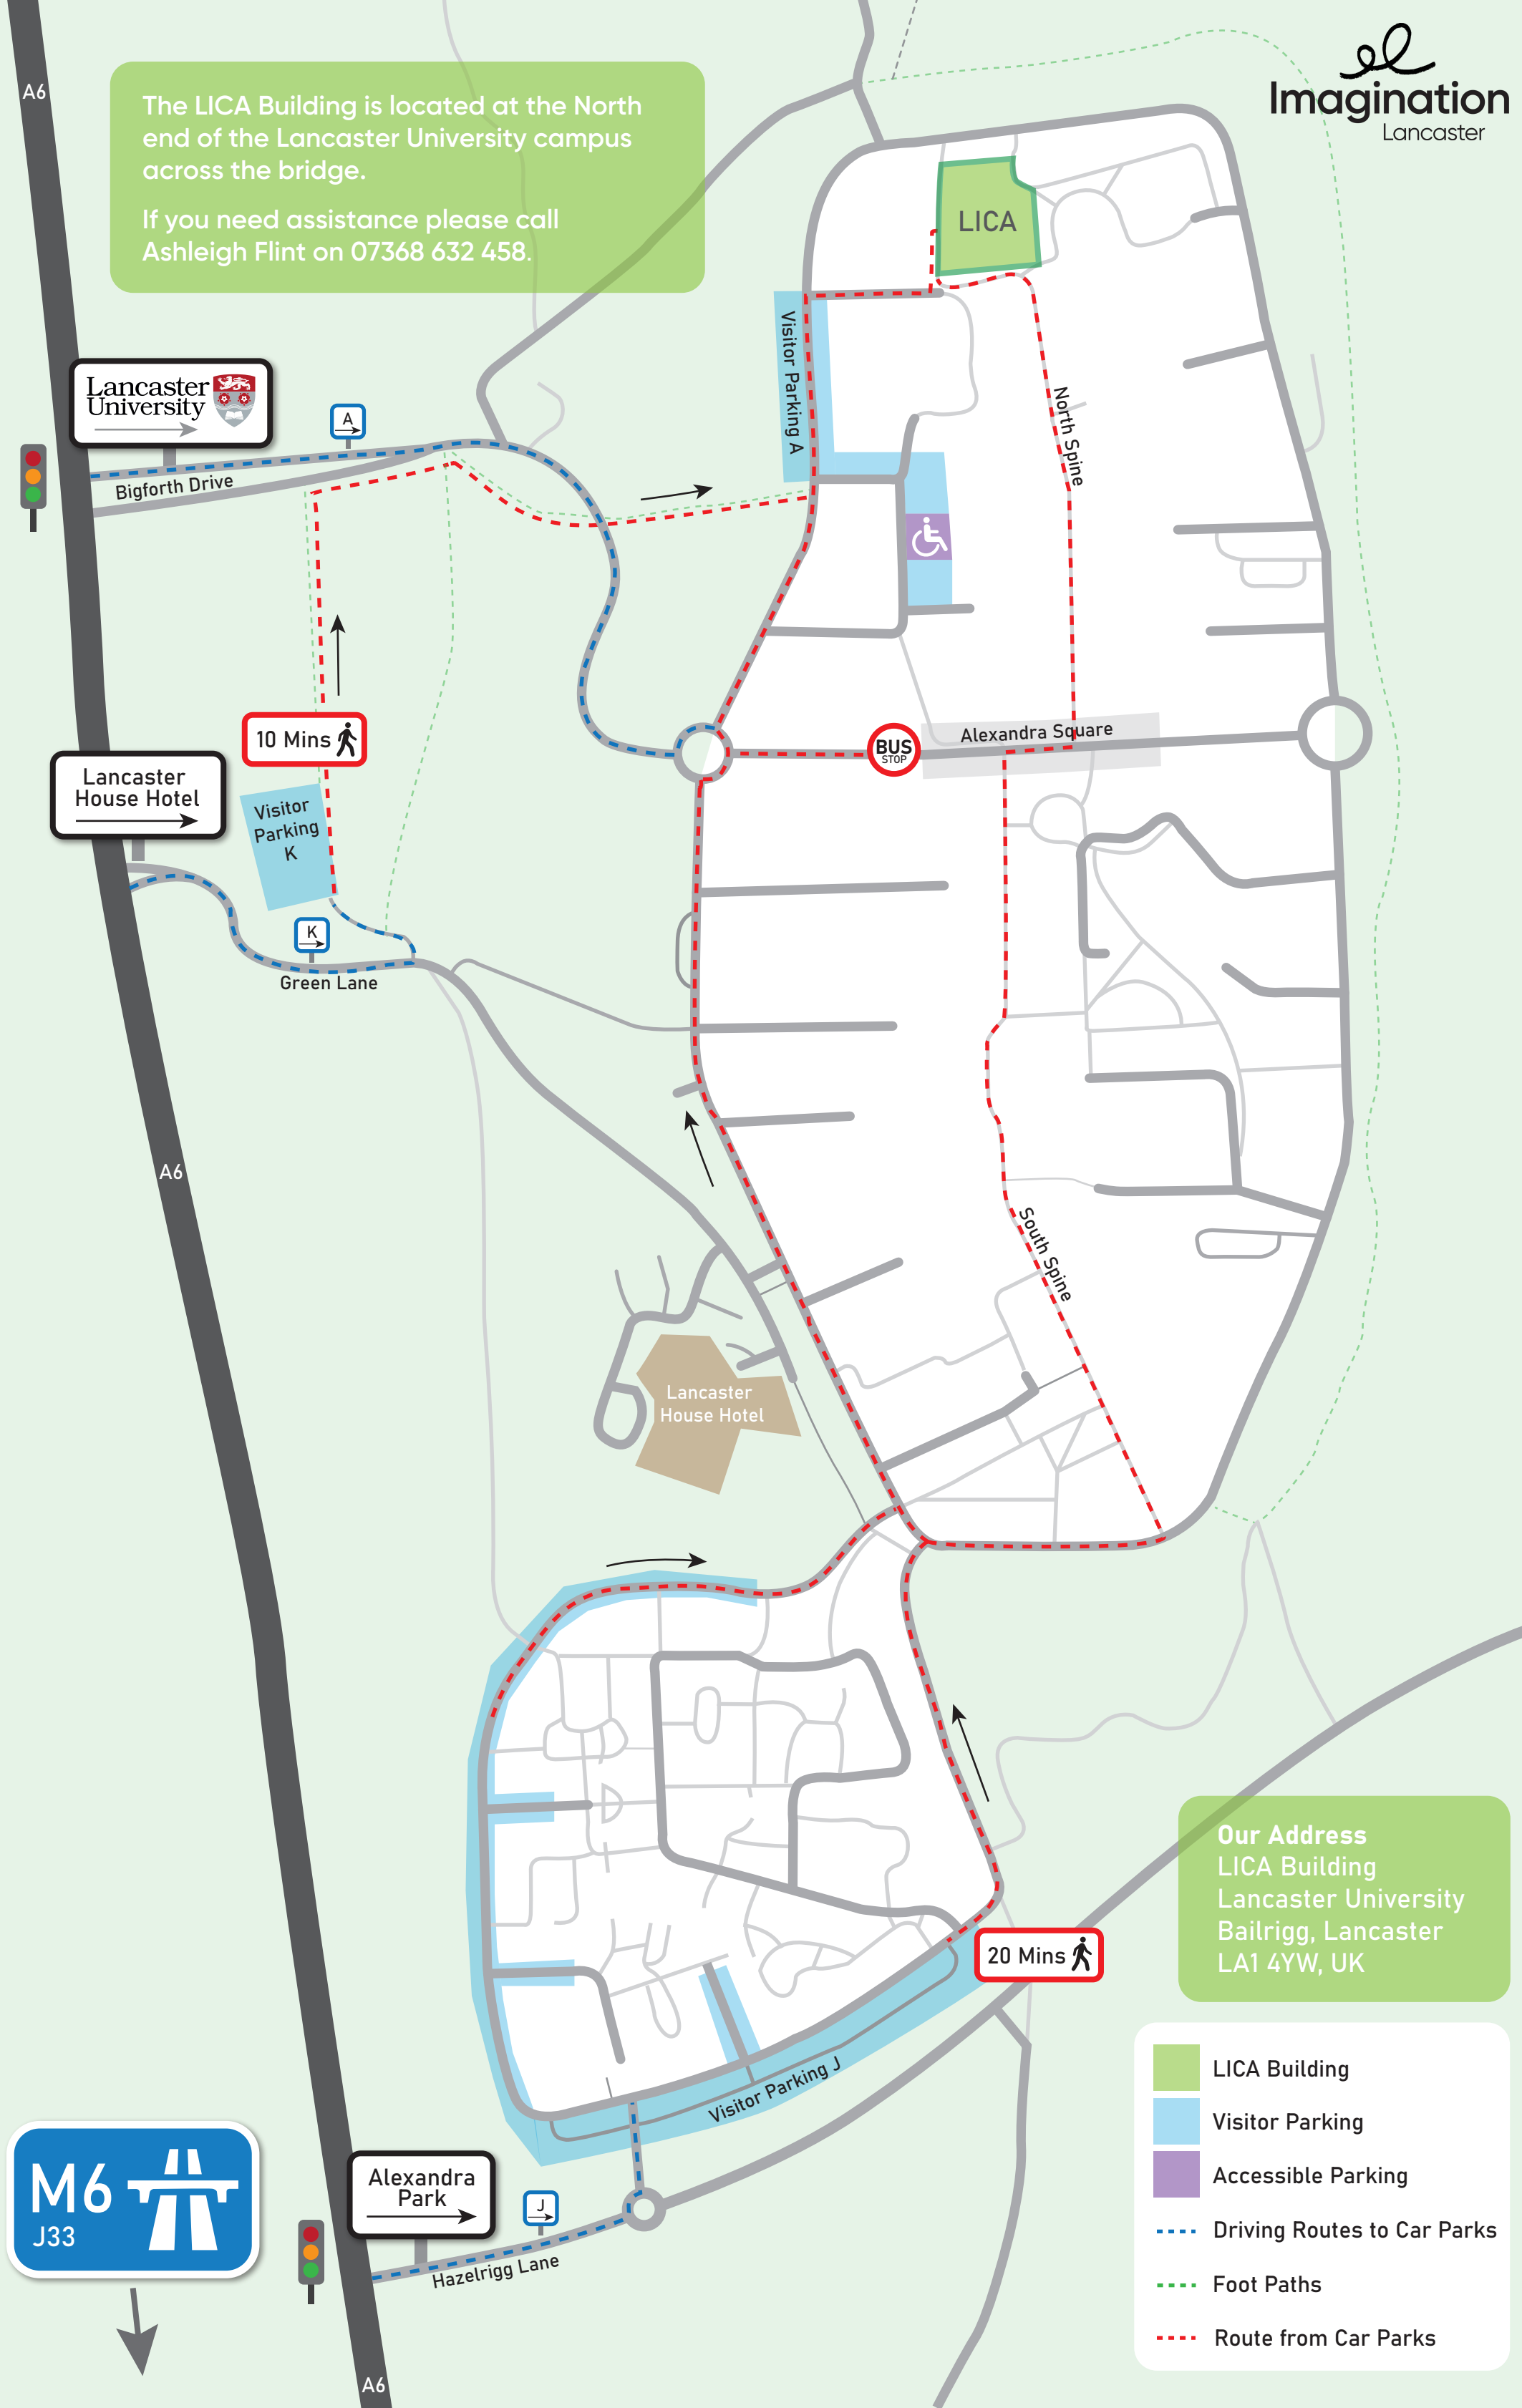

The LICA Building is located at the North end of the Lancaster University campus across the bridge.

If you need assistance please call Ashleigh Flint on 07368 632 458.

Our Address
 LICA Building
 Lancaster University
 Bailrigg, Lancaster
 LA1 4YW, UK

- LICA Building
- Visitor Parking
- Accessible Parking
- Driving Routes to Car Parks
- Foot Paths
- Route from Car Parks

Alexandra Park

A6

A6

A6

Lancaster University

Lancaster House Hotel

10 Mins

Visitor Parking K

Green Lane

Visitor Parking A

LICA

North Spine

Alexandra Square

South Spine

Lancaster House Hotel

20 Mins

Visitor Parking J

Hazelrigg Lane

J