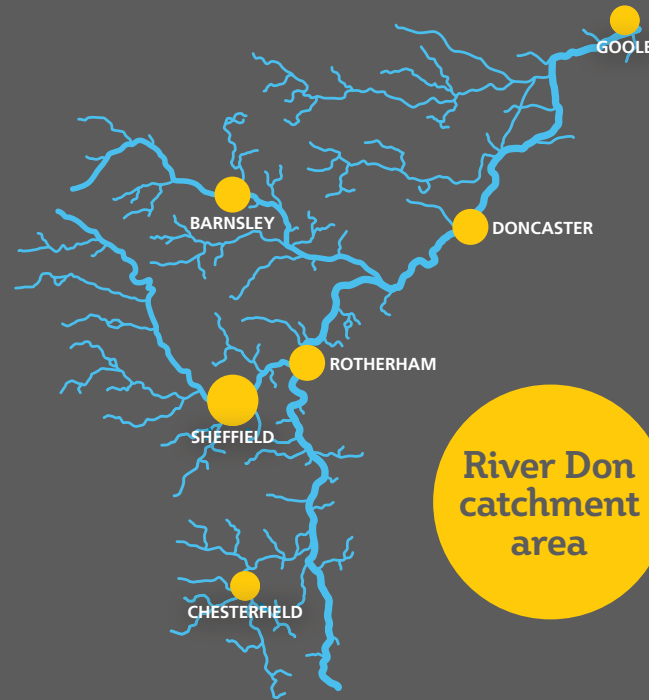

The river Don is a complex network of watercourses navigating across the majority of South Yorkshire. Some parts are in good condition, yet other parts are heavily impacted upon and don't meet modern environmental standards.

Over recent years improvements have been made, but there's much more we need to do.

Since October 2011, the Don Network – a voluntary collaboration of organisations and individuals with a shared interest in the Don - has been meeting to plan the river's future. This group has diverse interests, from fish and wildlife to water quality, agriculture and heritage. Together, the Don Network are developing a shared understanding of what problems exist in the catchment; how they should be tackled and how we can work together to get the best for our rivers and the land associated with them.

The Don Network was established in response to Defra's call to better engage local communities in development of a strategy to address the catchment's failings. Our pilot is one of 25 catchment pilots across England and Wales, coordinated by the Environment Agency. Due to the size of the river catchment, the Don pilot is by far the most ambitious project.

The Network meets regularly to progress a plan for the river's future and along the way supports each other by sharing skills, knowledge and experience.

Through facilitated workshops, informal sessions and an online file sharing system, the Network has made significant progress towards an action plan for the Don. The plan will deliver actions aimed at meeting the requirements of the EU Water Framework Directive, but will not be limited to just this. This means all groups with an interest in the river catchment will have a chance to have their aspirations reflected in the plan. By working together we can achieve much more than by working alone.

The plan is currently based around four key themes:

1. 1 Flow management
2. 2 Land management
3. 3 The natural environment
4. 4 Water quality

Each theme will be developed in more detail and brought together in a single plan. The content of the plan is by no means finalised and new input is always welcomed.