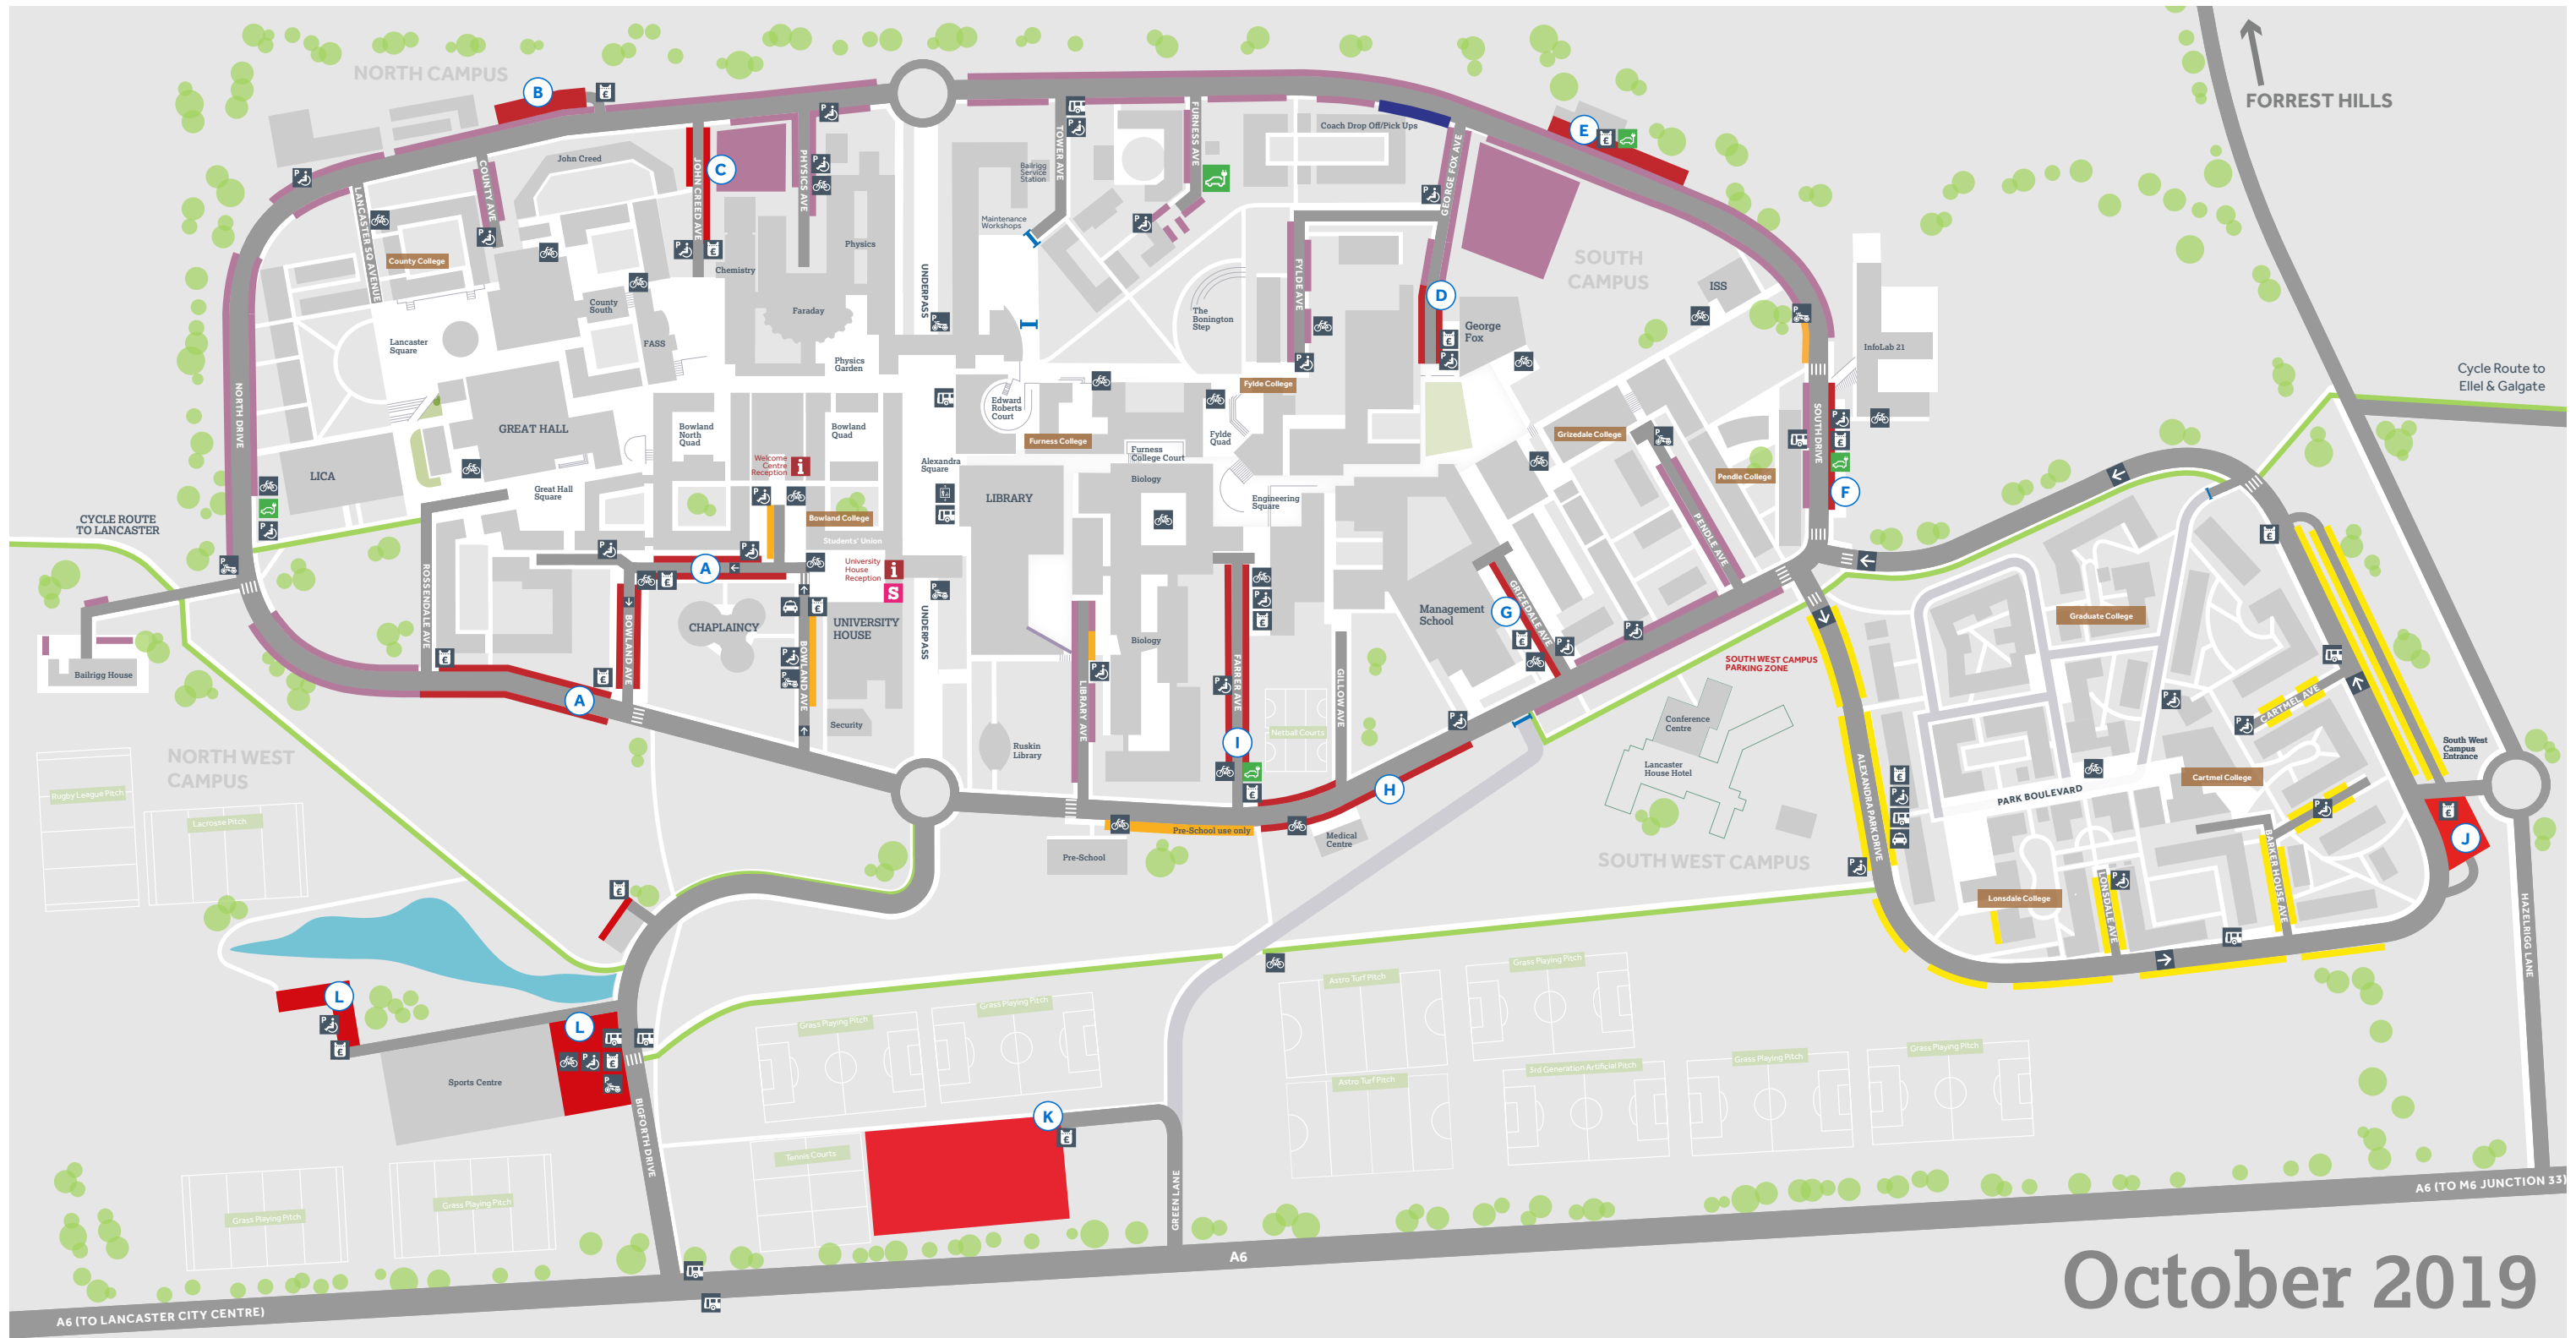

PARKING ZONES

Staff Parking Zone

South West Campus Parking Zone.
All permits and pay and display tickets valid here

Visitor Parking Zones (A) to (L)
Visitors with pay and display or scratchcard, University fleet vehicles, holders of Staff Car Sharing Permit

(A) Car Share Permits not valid in Bowland Avenue

(C) Staff permits valid in Zone C on on John Creed Avenue

(L) Staff permits valid in Zone L on rear car park by bowling green only

Drop off areas -
30 minute short-term parking

Cycle Route

Barrier

Information

Accessible Parking

Cycle Parking

Lift Access

Pay & Display Machine

One way system

Bus Stops

Electric Vehicle Charging Point

Motor Cycle Parking

Taxi Rank

Cashiers for parking scratchcards

October 2019