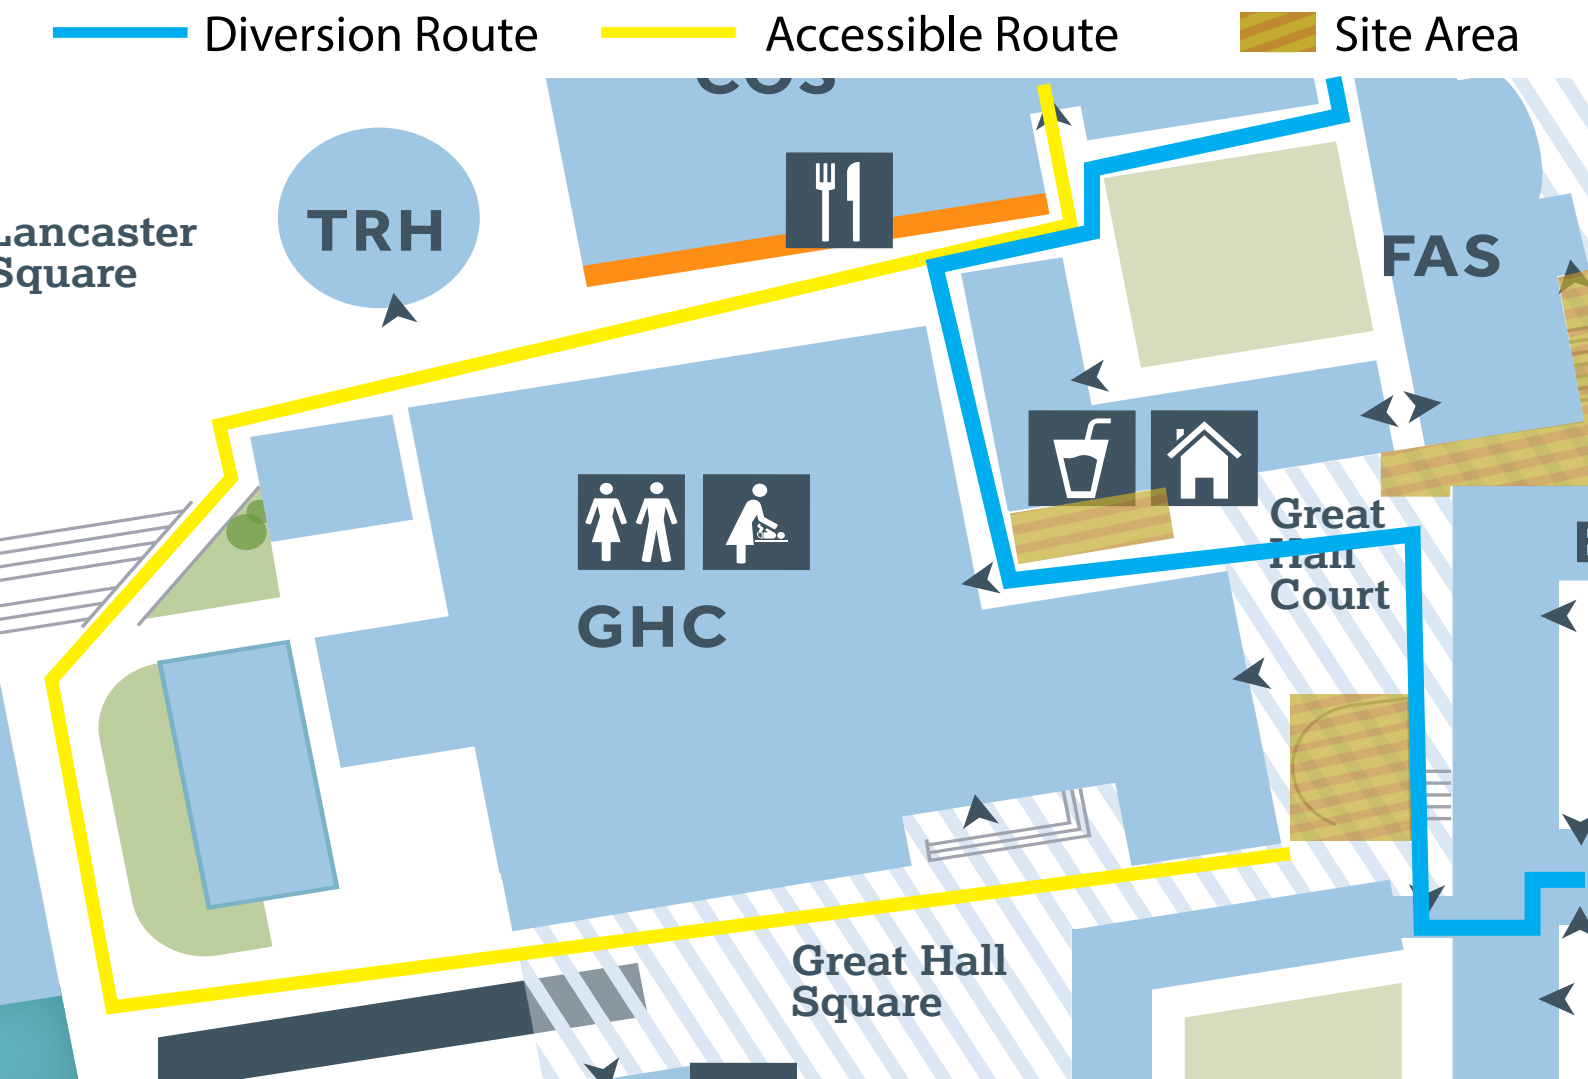

DESIGN THE SPINE

New handrails will be installed in Great Hall Court between Monday 14th May and Monday 28th May.

If you have any comments or feedback for the Design the Spine Team please contact: facilities.helpdesk@lancaster.ac.uk

DIVERSION ROUTE