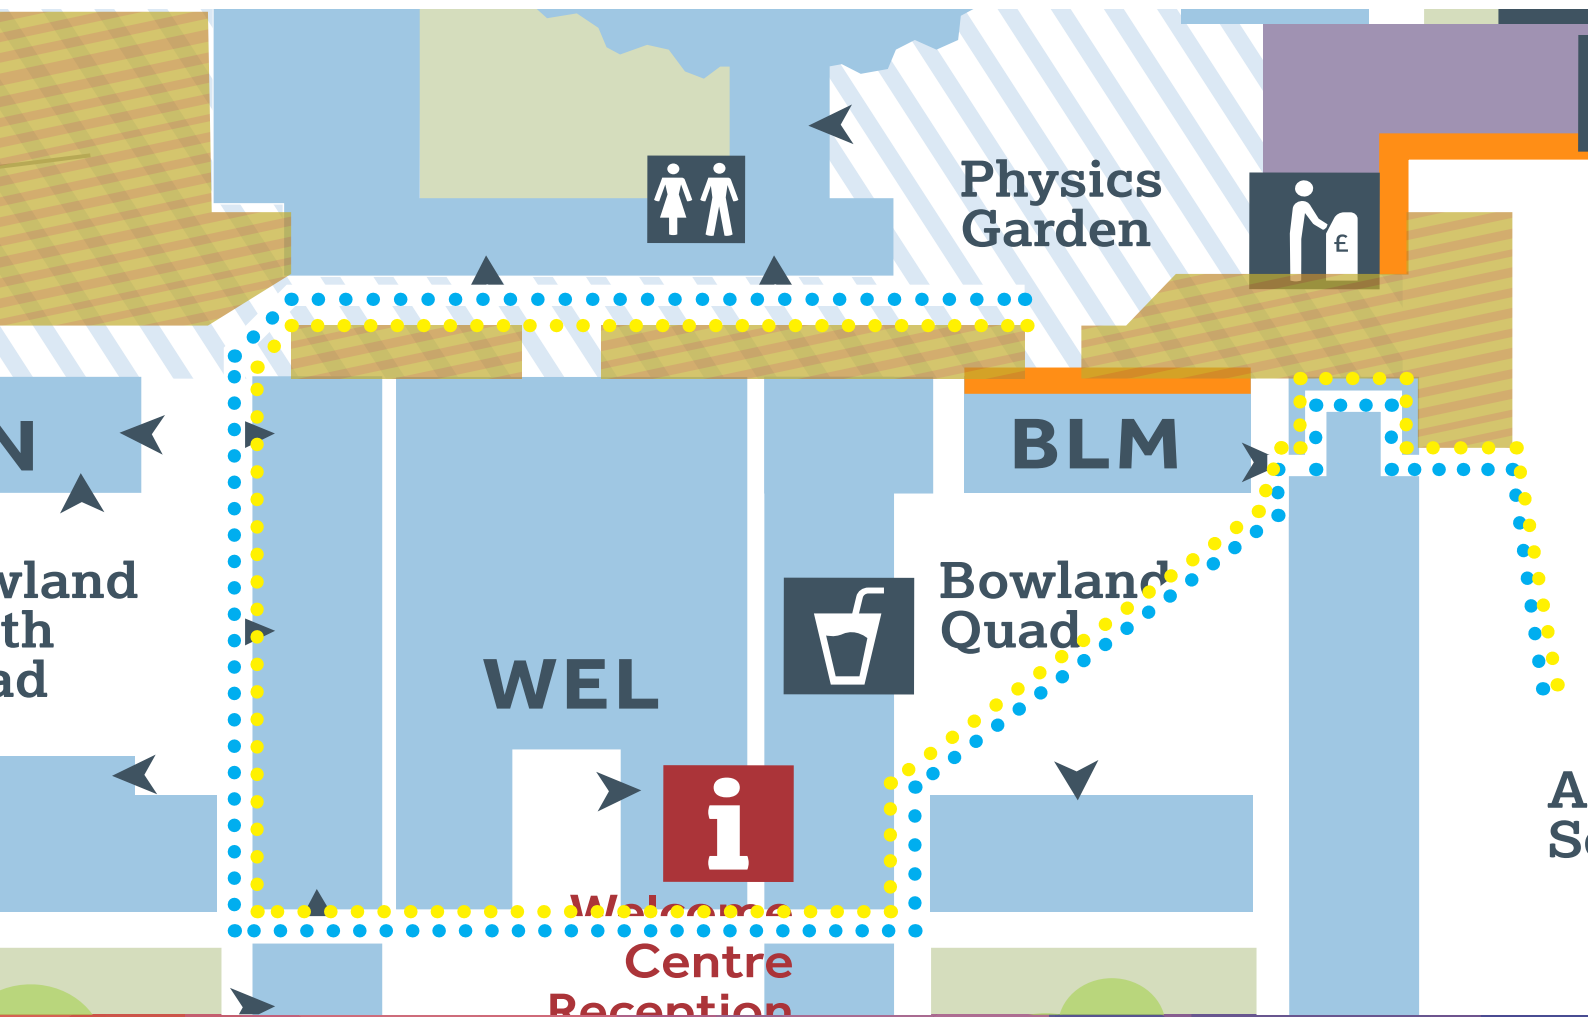

DESIGN THE SPINE

On Sunday the 4th March, the entrance to the North Spine from Alexandra Square will be closed for one day to allow contractors to work on the canopy above

If you have any comments or feedback for the Design the Spine Team please contact: facilities.helpdesk@lancaster.ac.uk

— — — Diversion Route — — — Accessible Route ■ ■ ■ Site Area

DIVERSION ROUTE