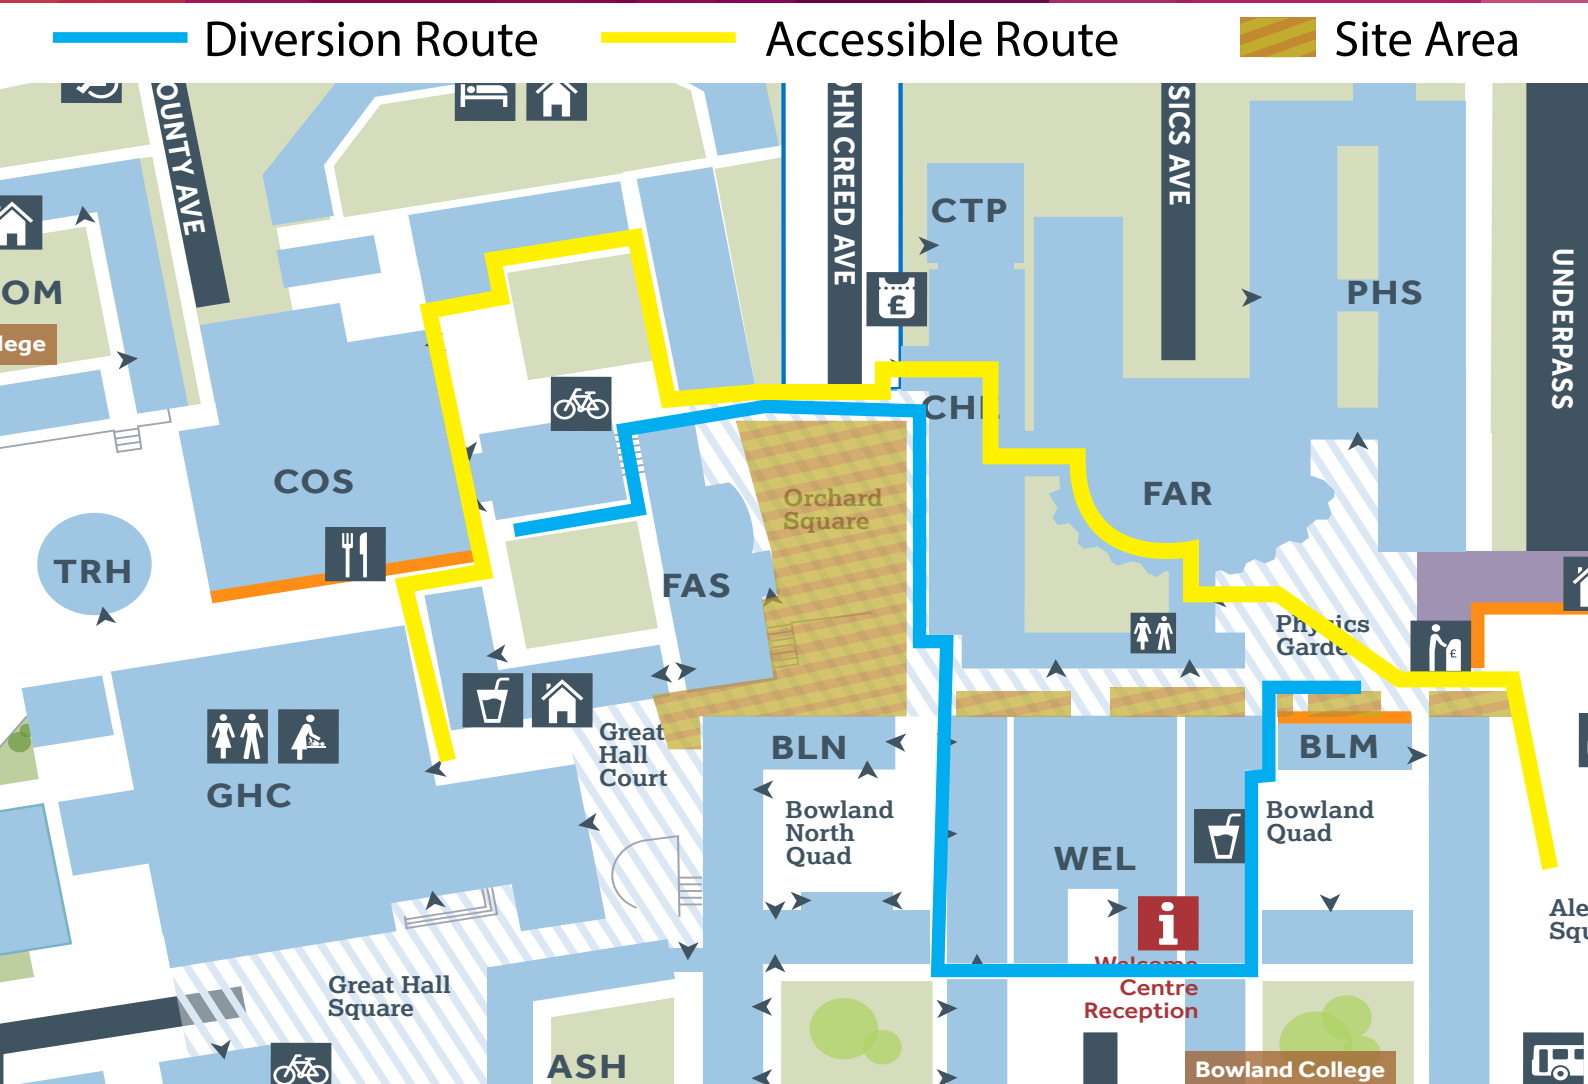

# DESIGN THE SPINE

The below diversion routes are in place along the North Spine during Summer Term

If you have any comments or feedback for the Design the Spine Team please contact: [facilities.helpdesk@lancaster.ac.uk](mailto:facilities.helpdesk@lancaster.ac.uk)

# DIVERSION ROUTE