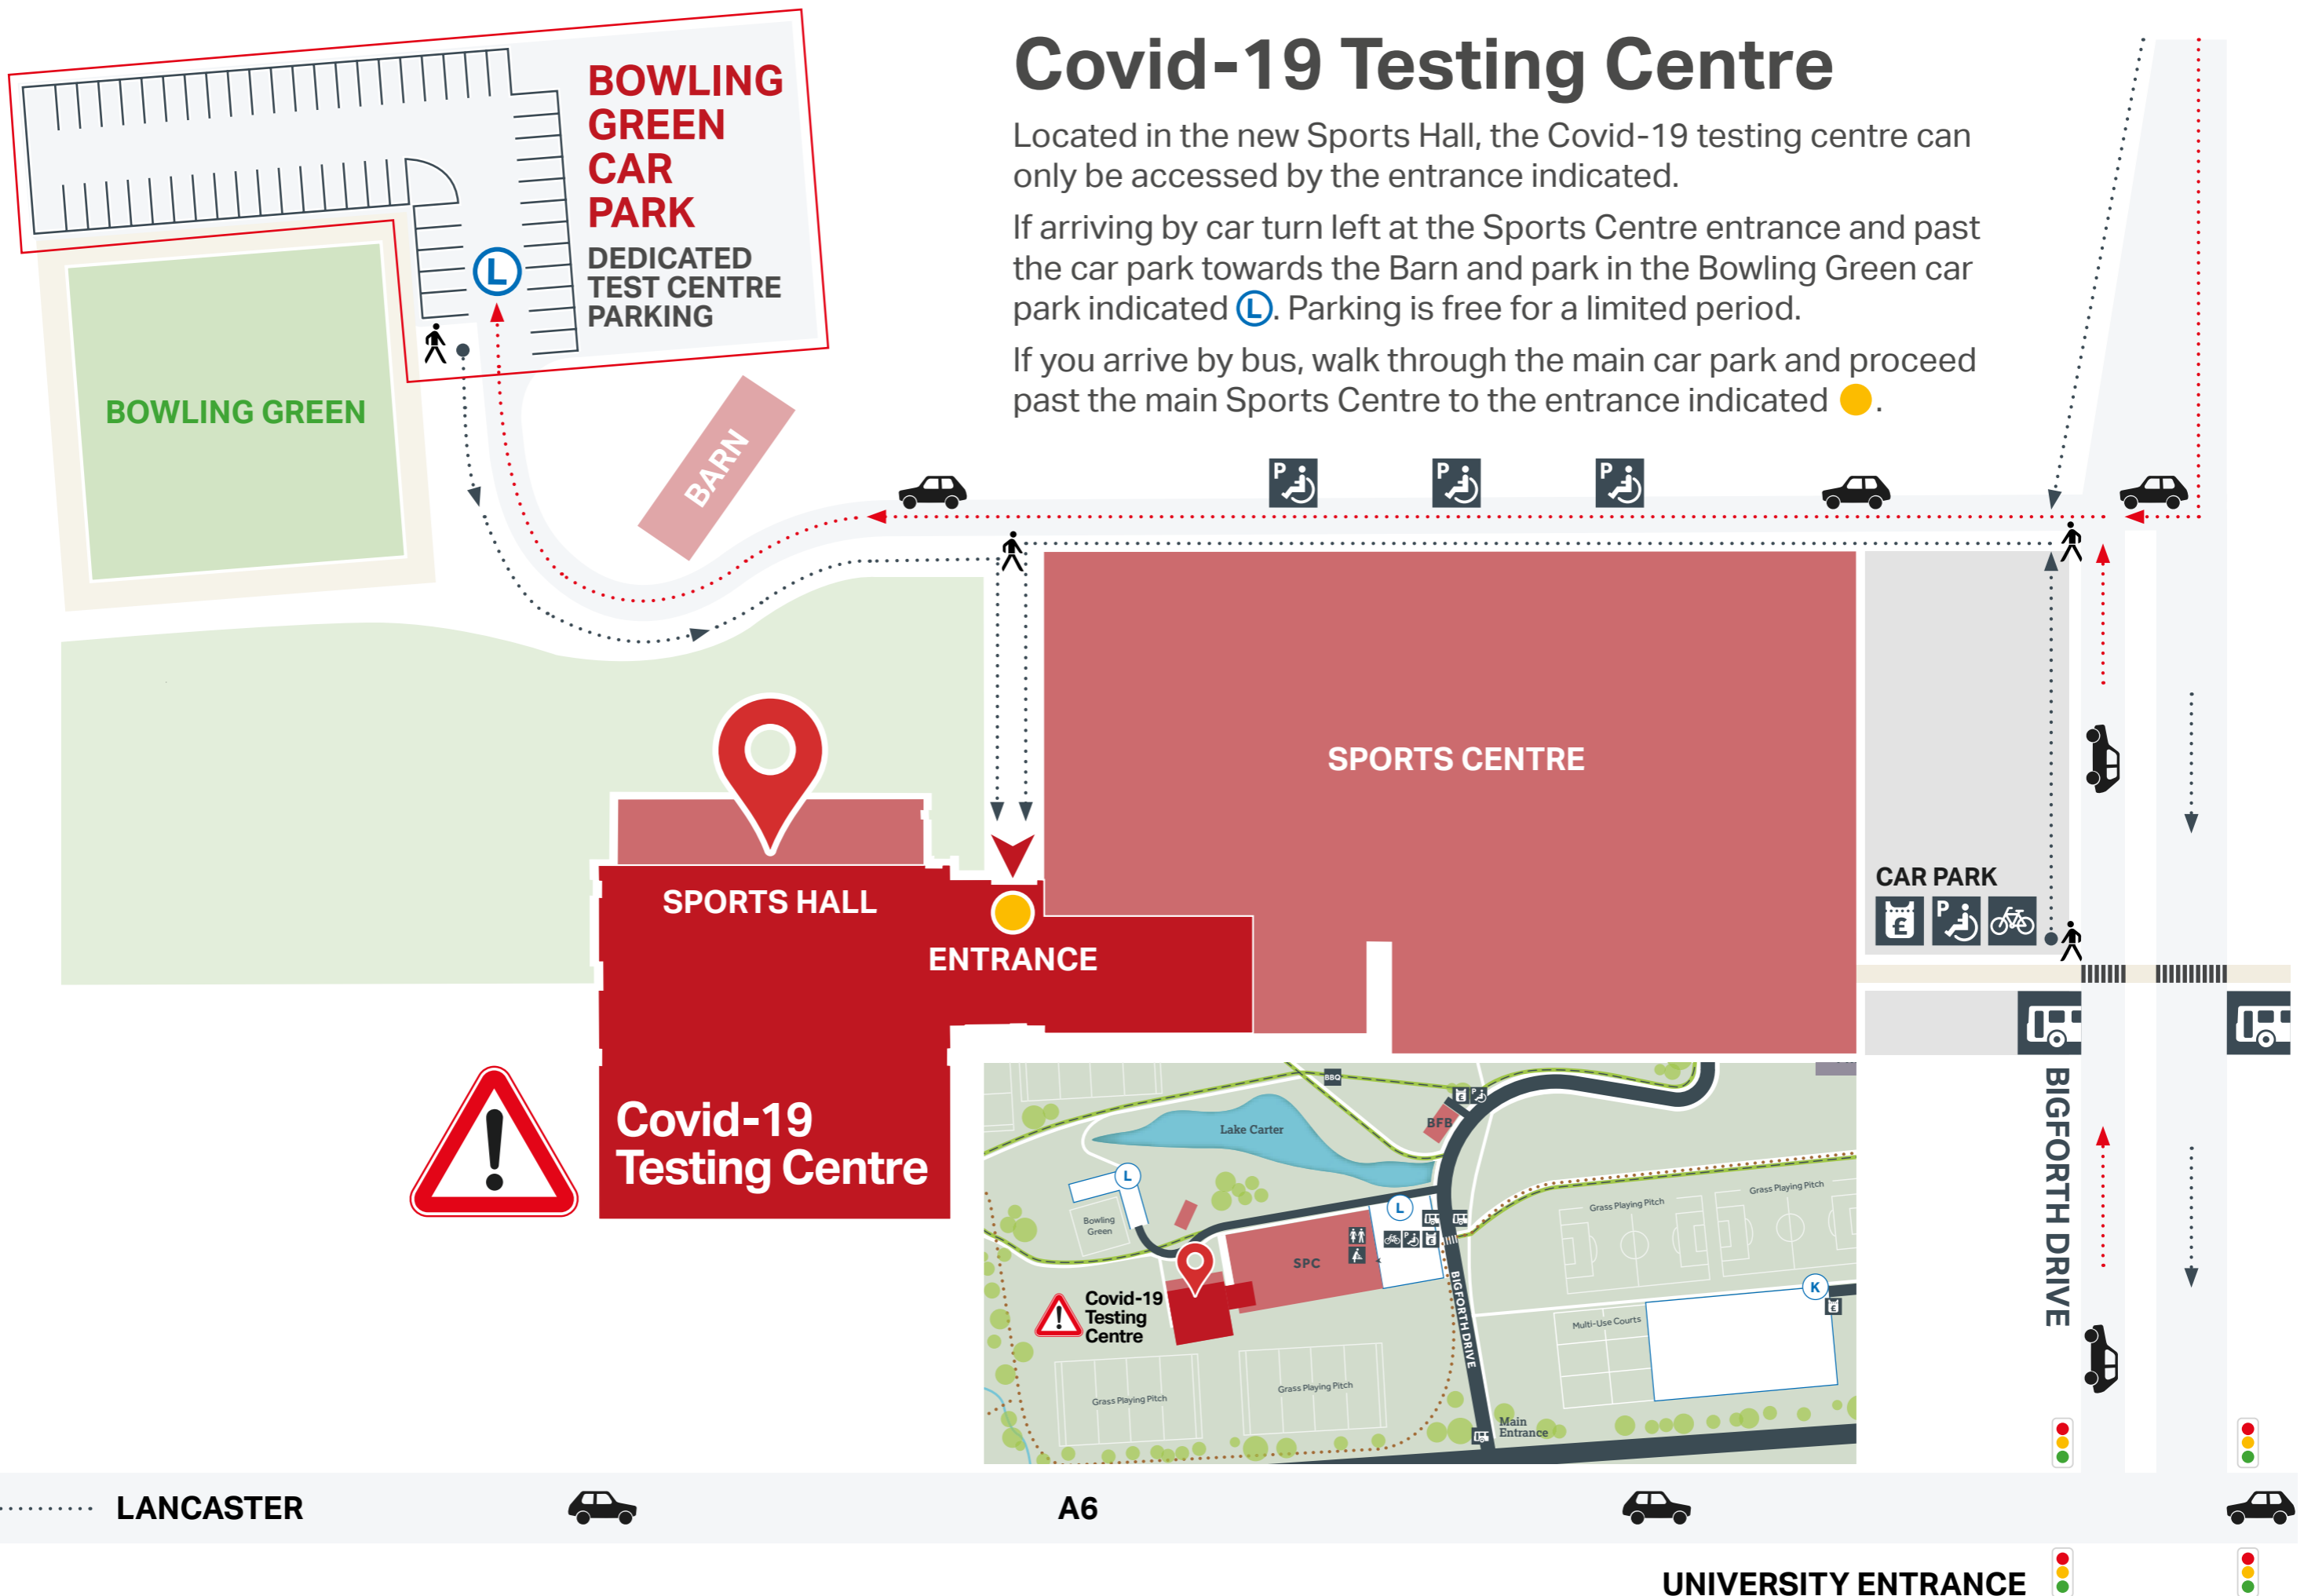

Covid-19 Testing Centre

Located in the new Sports Hall, the Covid-19 testing centre can only be accessed by the entrance indicated.

If arriving by car turn left at the Sports Centre entrance and past the car park towards the Barn and park in the Bowling Green car park indicated (L). Parking is free for a limited period.

If you arrive by bus, walk through the main car park and proceed past the main Sports Centre to the entrance indicated (●).

Covid-19 Testing Centre

LANCASTER

A6

UNIVERSITY ENTRANCE