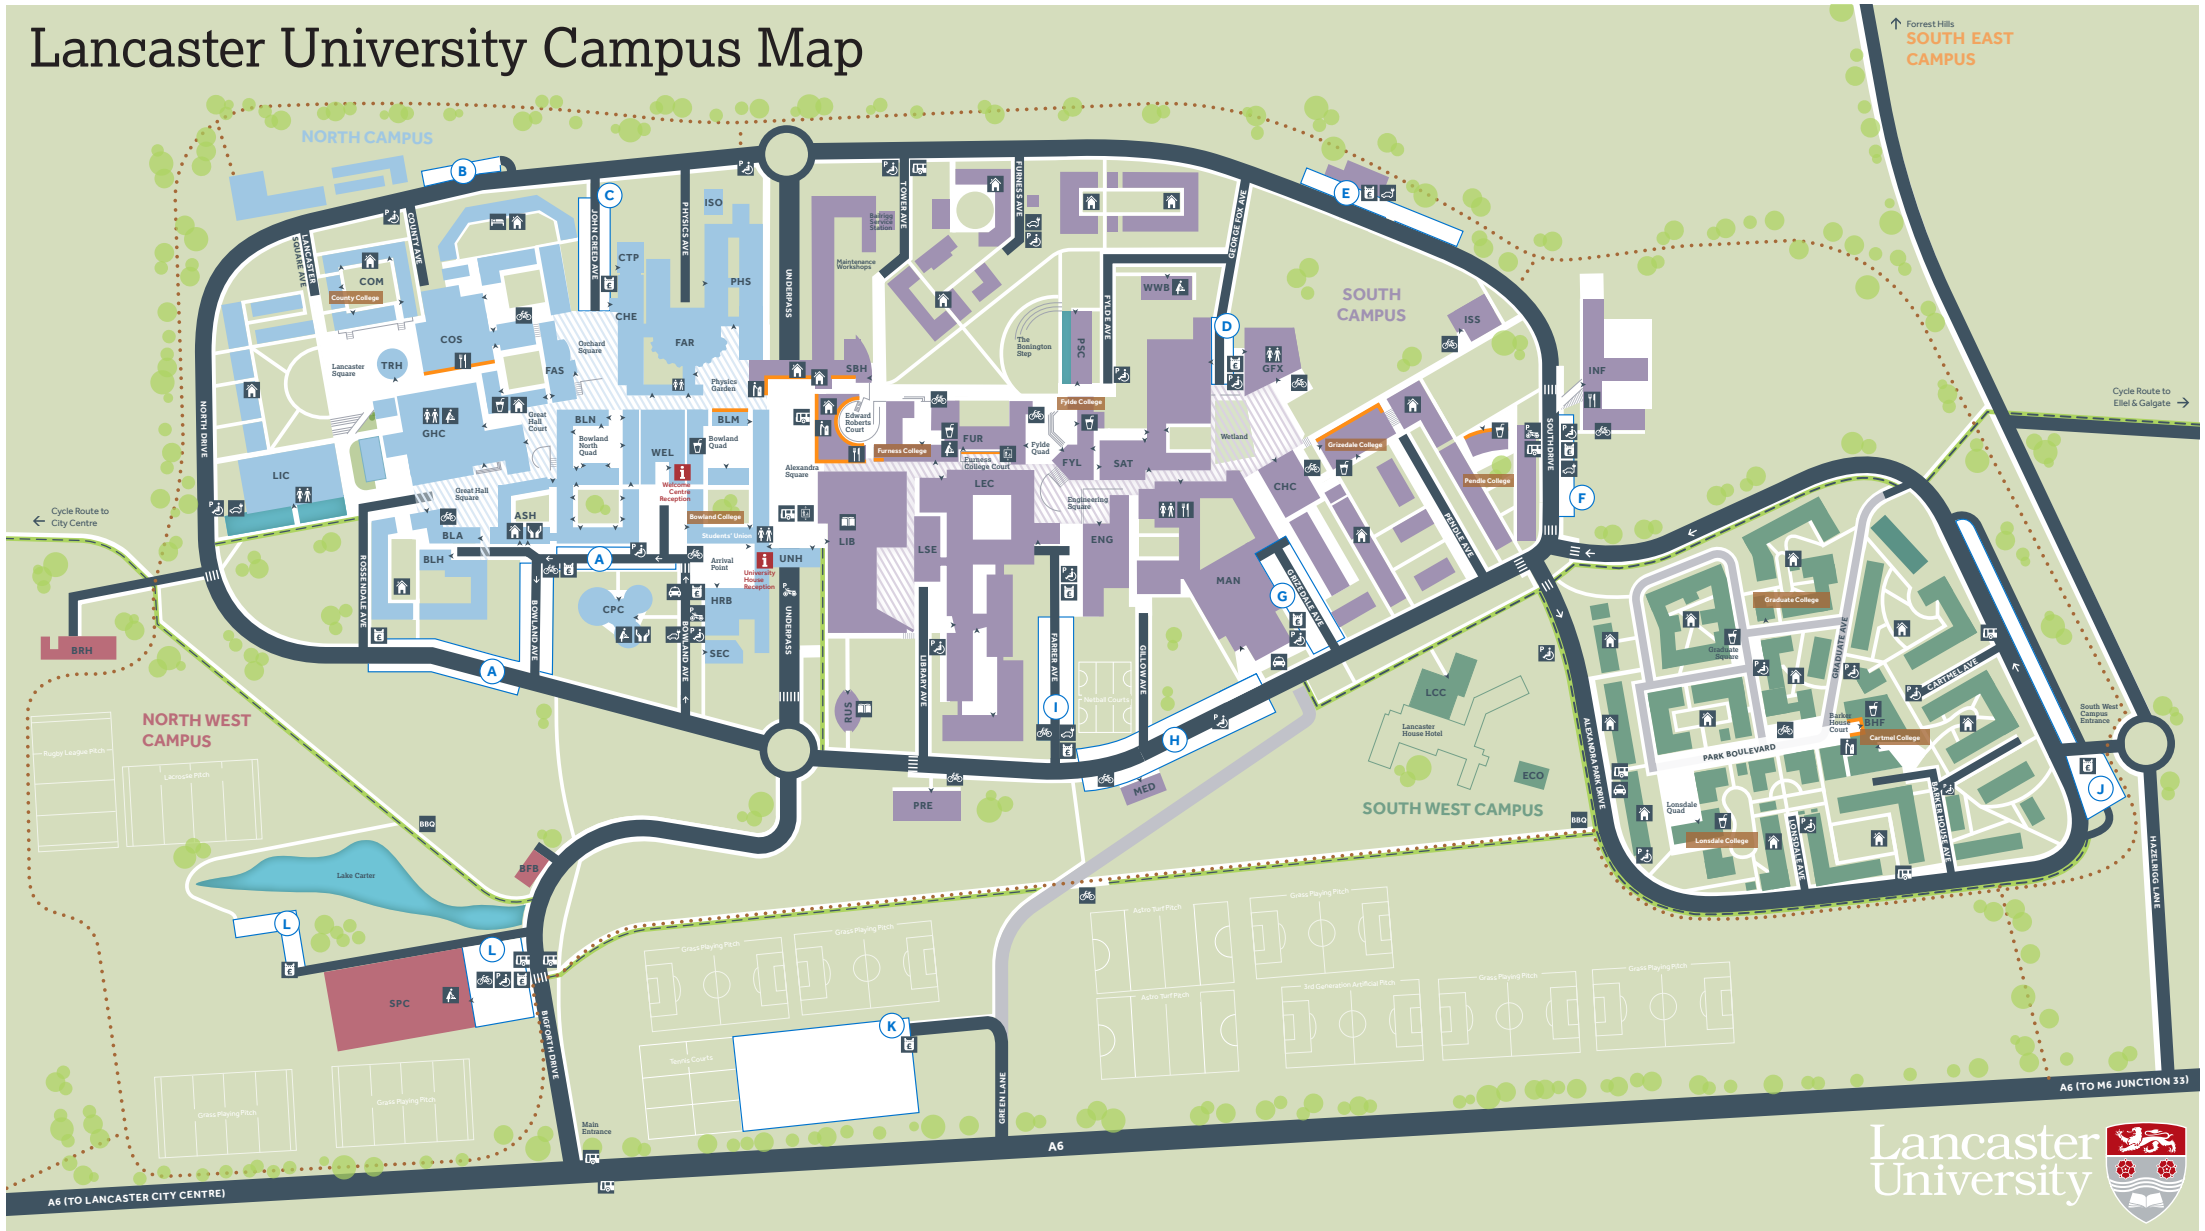

Lancaster University Campus Map

ALEXANDRA SQUARE

NORTH CAMPUS

- ASH Ash House
- Islamic Prayer Room
- BLA Bowland Annexe
Bowland College
- BLH Bowland Hall
- Accommodation Services
- Commercial Services
- Conference & Events
- Guest Room Reception
- Hospitality
- BLM Bowland Main
- **Bowland Lecture Theatre (Cinema)**
- History
- Learning Zone
- Pharmacy
- Research & Enterprise Services
- Students' Union
- BLN Bowland North
- **Elizabeth Livingston Lecture Theatre**
- European Languages & Cultures
- **Marcus Merriman Lecture Theatre**
- Law School
- Sociology
- CPC Chaplaincy
- CHE Chemistry Building
- Chemistry
- Natural Sciences
- County College
- COM County Main
- Design, Photography & Print
- English & Creative Writing
- UPP Residential Services
- COS County South
- **County South Lecture Theatre**
- Educational Research
- Linguistics & English Language
- Politics, Philosophy & Religion
- Private Dining Room (PDR)
- Marketplace
- CTP cTAP Building

SYMBOL KEY

- Accessible Parking
- ATM
- Baby Change
- BBQ Area
- Building Entrance Point
- Bus Stops
- Colleges
- College Bar
- Cycle Parking
- Electric Vehicle Charging Point
- Information Point
- John Creed Guest Rooms
- Library
- Lift Access
- Motor Cycle Parking
- Pay & Display Machine

- Prayer Room
- Restaurant
- Shops/ Refreshments
- Student Residence
- Taxi Drop Off
- Toilets
- Visitor Parking

WALKS & ROUTES

- Cycle Route
- North Spine
- South Spine
- Woodland Walk

CAMPUS ZONES

- North Campus
- North West Campus
- South Campus
- South West Campus
- South East Campus

PLEASE NOTE

We are continuously investing in the campus which can affect access routes, please refer to the website for the most up to date version of the campus map www.lancaster.ac.uk/campusmap

Get our iLancaster app to help and enhance your visit to the University. Available to download for Apple and Android devices or to access on the web. Go to m.lancaster.ac.uk