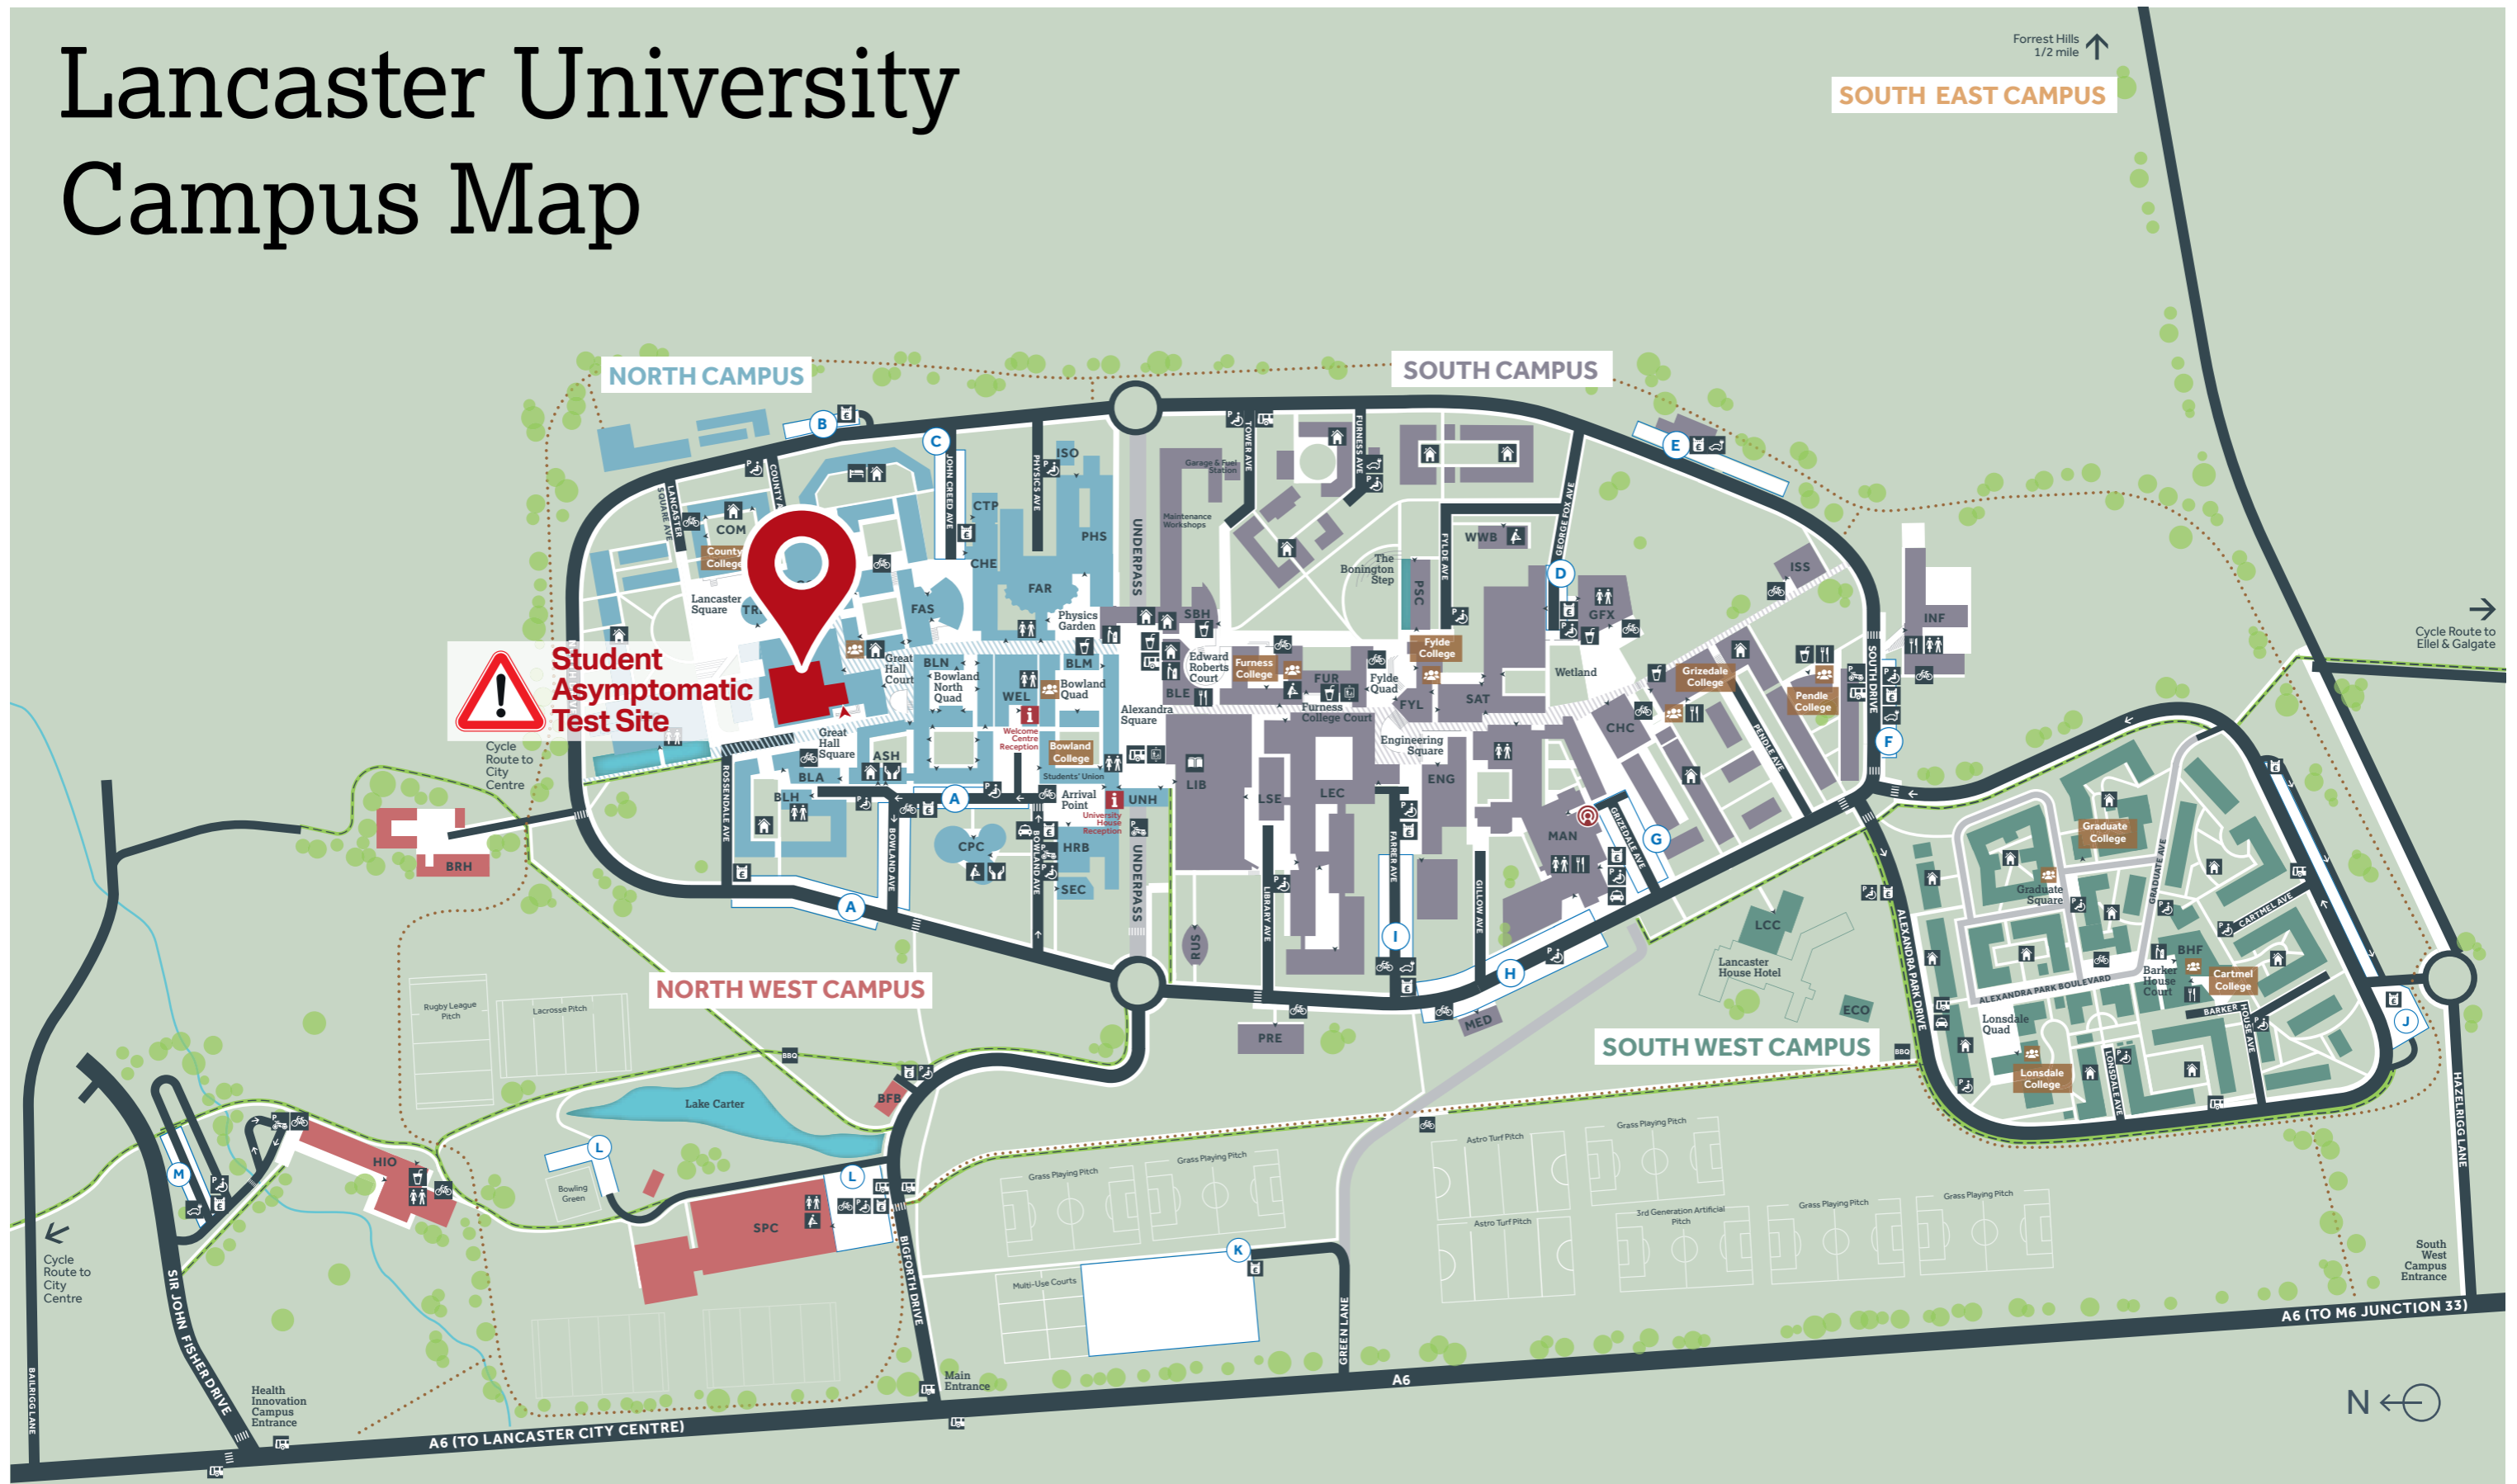

Lancaster University Campus Map

SOUTH EAST CAMPUS

Forrest Hills
1/2 mile ↑

NORTH CAMPUS

SOUTH CAMPUS

 **Student Asymptomatic Test Site**

NORTH WEST CAMPUS

SOUTH WEST CAMPUS

PLEASE NOTE
Due to Covid-19 new circulation routes in buildings on campus are in place. Please follow the signage in place and maintain social distancing at all times.
www.lancaster.ac.uk/coronavirus

ALEXANDRA SQUARE

SYMBOL KEY

	Accessible Parking
	ATM
	Baby Change
	BBQ Area
	Building Entrance Point
	Bus Stops
	Colleges
	College Bar & Social Space
	Cycle Parking
	Electric Vehicle Charging Point
	Information Point
	John Creed Guest Rooms
	Library
	Lift Access
	Motor Cycle Parking
	Pay & Display Machine
	Prayer Room
	Restaurant
	Shops/ Refreshments
	Student Information Hub
	Student Residence
	Taxi Rank
	Toilets
	Visitor Parking

WALKS & ROUTES

	Cycle Route
	North Spine - Accessible Route
	South Spine - Accessible Route
	Woodland Walk

CAMPUS ZONES

	North Campus
	North West Campus
	South Campus
	South West Campus
	South East Campus