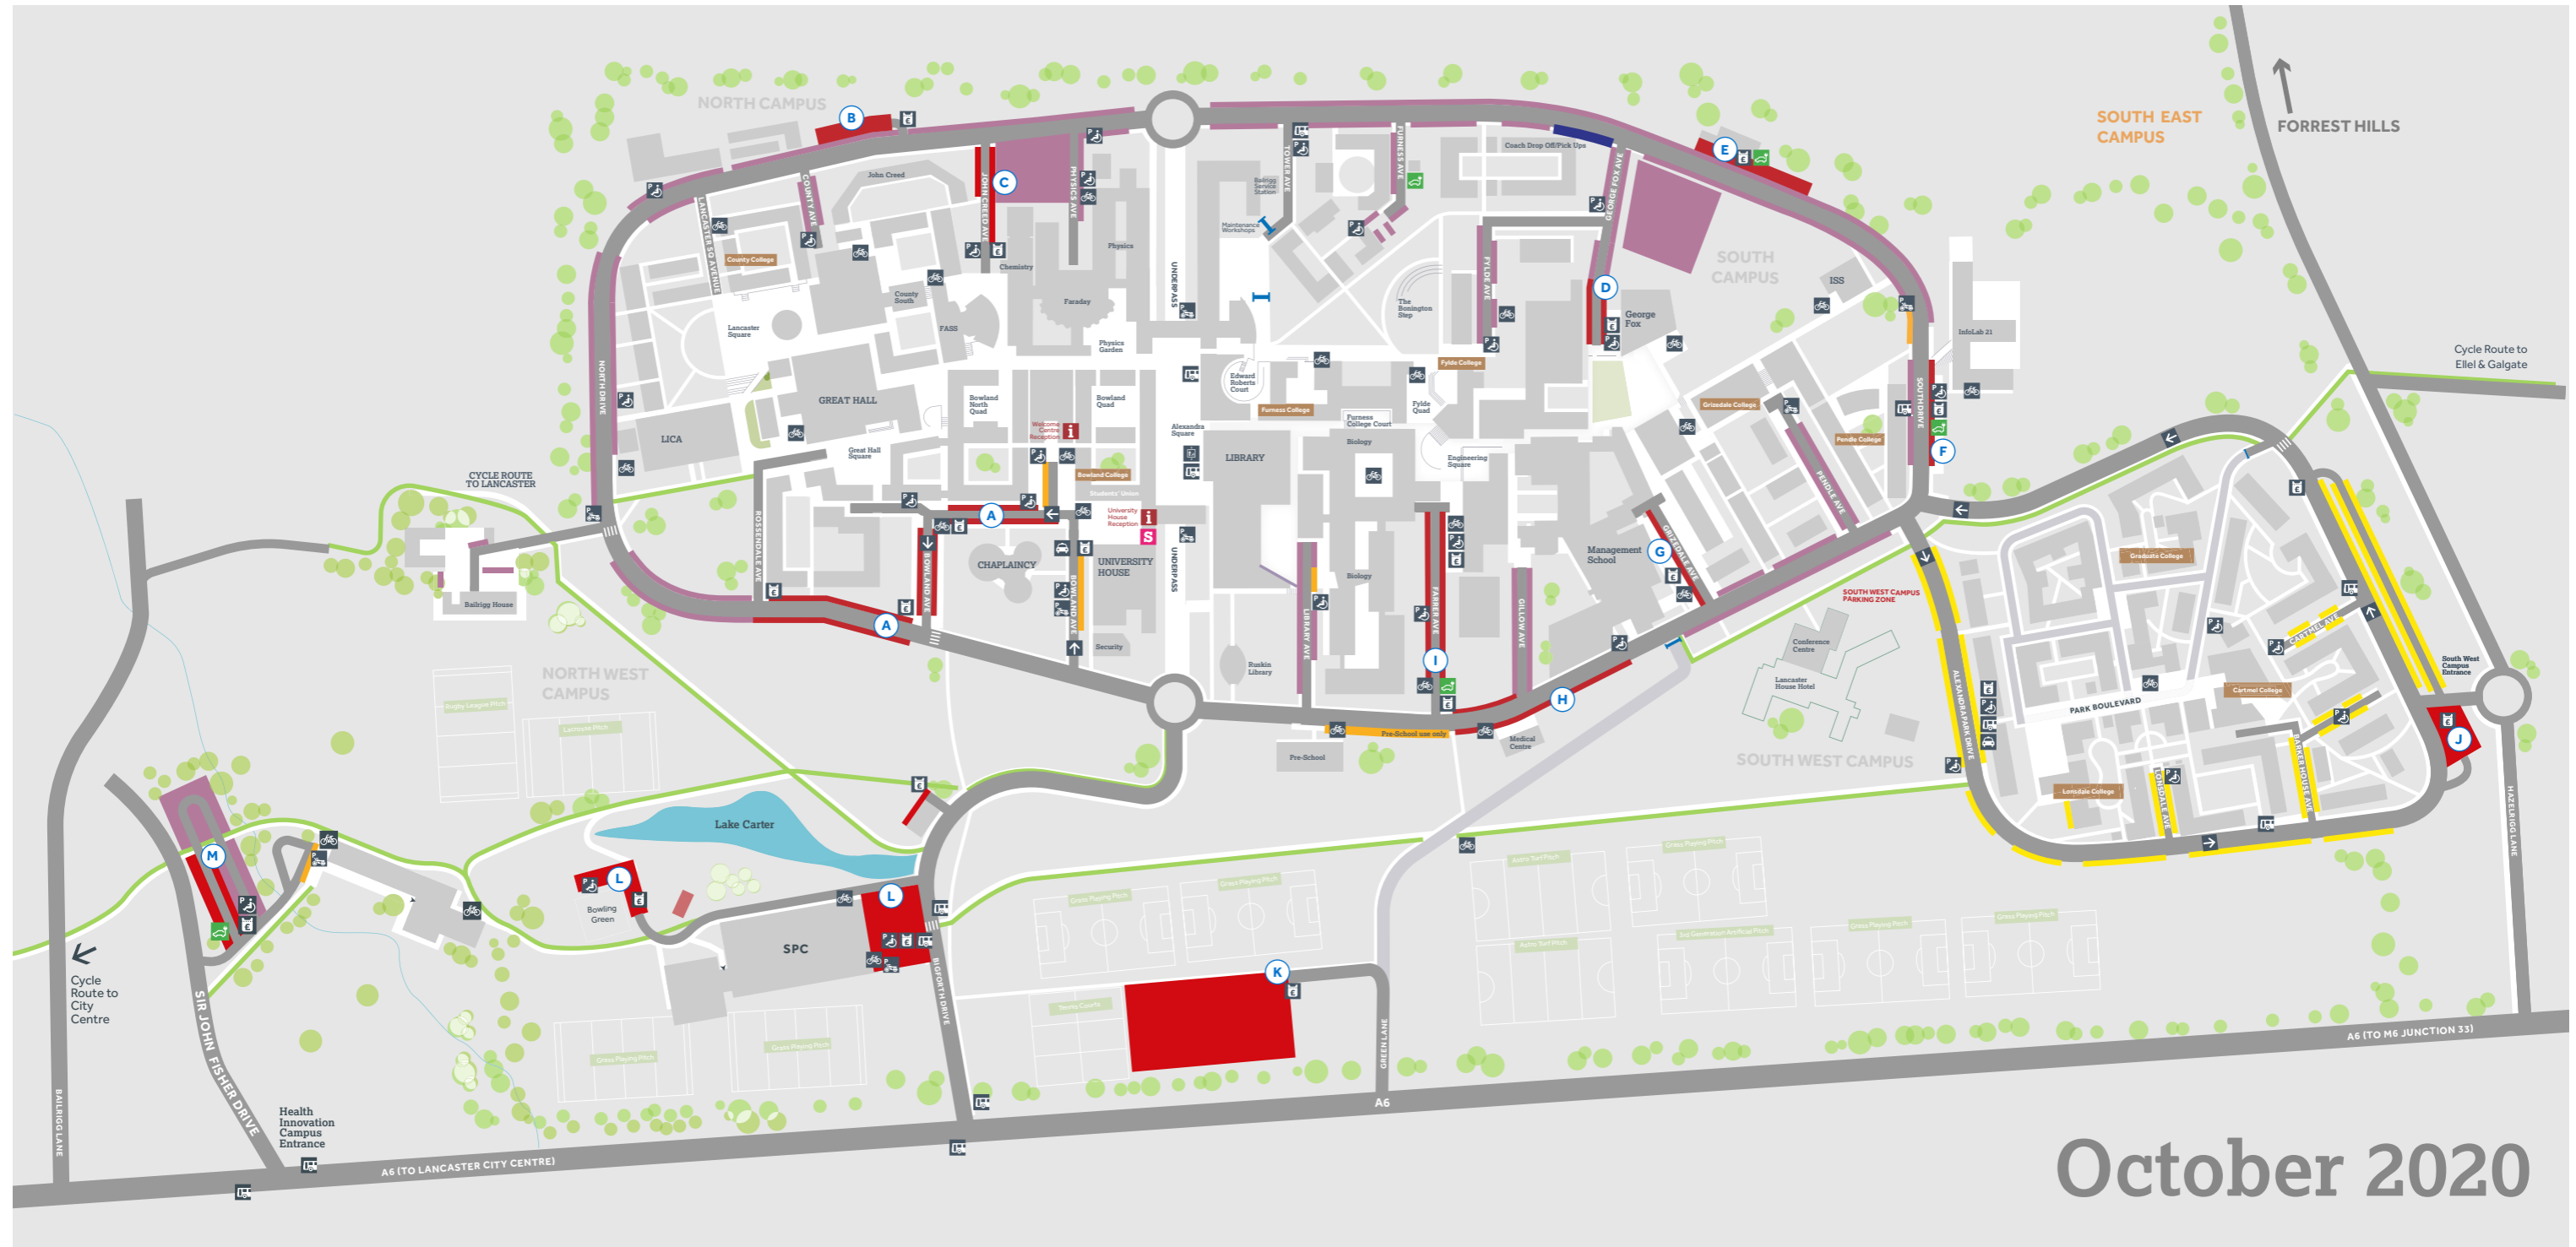

(A) Car Share Permits not valid in Bowland Avenue

(C) Staff permits not valid in Zone C on John Creed Avenue

Drop off areas - 30 minute short-term parking

Coach Drop Off Point

Cycle Route

Barrier

Information

Accessible Parking

Bus Stops

Cycle Parking

Electric Vehicle Charging Point

Lift Access

Motor Cycle Parking

Pay & Display Machine

Taxi Rank

One way system

S Cashiers for parking scratchcards

October 2020