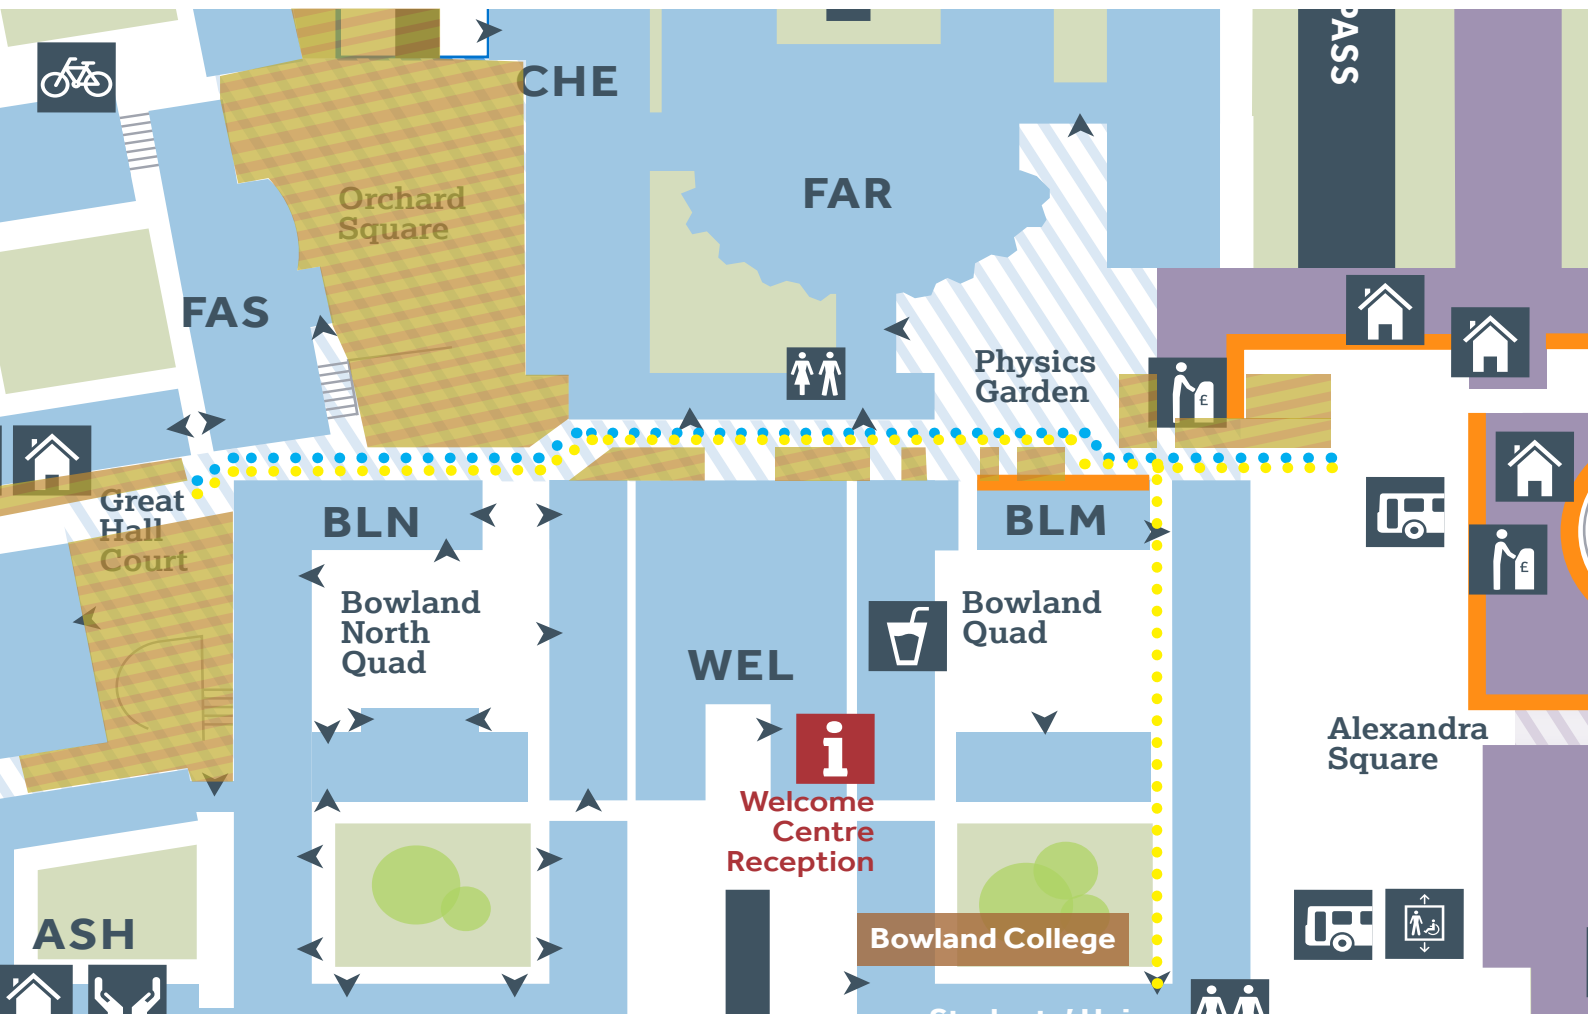

# DESIGN THE SPINE

The North Spine has returned to a mid-week state and all pathways are open. Access to all buildings is restored until Saturday 9th December.

If you have any comments or feedback for the Design the Spine Team please contact: [facilities.helpdesk@lancaster.ac.uk](mailto:facilities.helpdesk@lancaster.ac.uk)

●●●●● Diversion Route    ●●●●● Accessible Route    ■■■■■ Site Area

# DIVERSION ROUTE