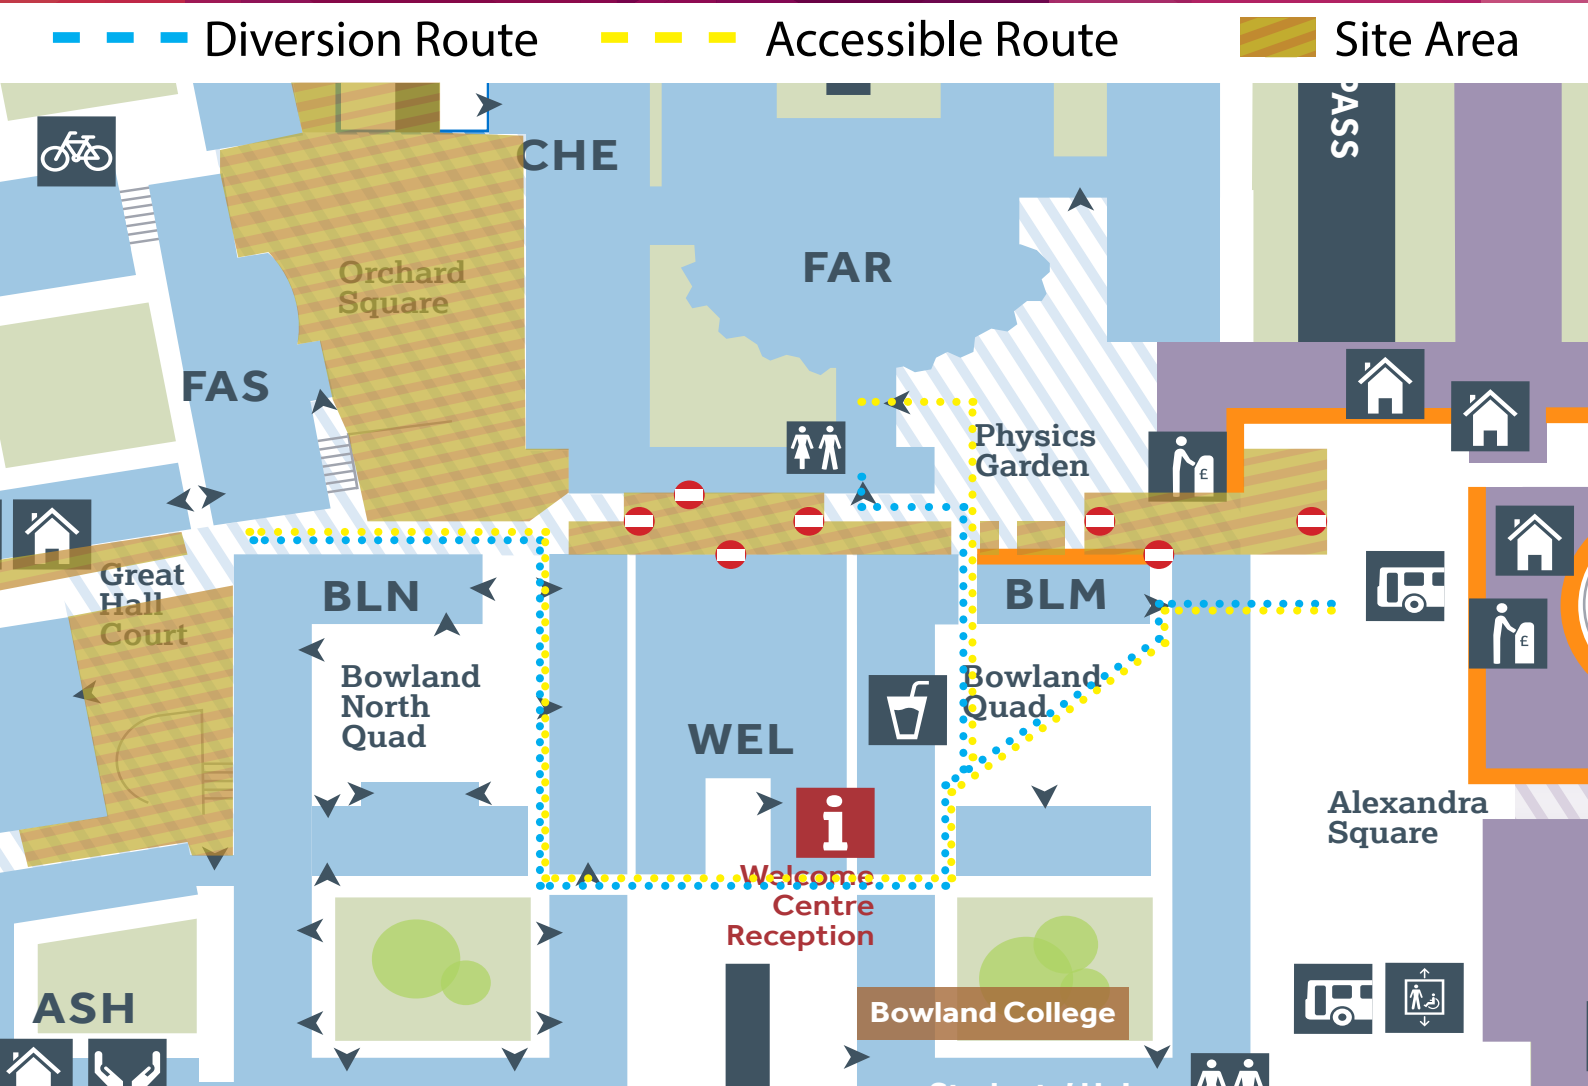

DESIGN THE SPINE

The below weekend closure is planned for the 16th and 17th of December. For further details about the area and how it will look after this time visit lancaster.ac.uk/spine.

If you have any comments or feedback for the Design the Spine Team please contact: facilities.helpdesk@lancaster.ac.uk

DIVERSION ROUTE