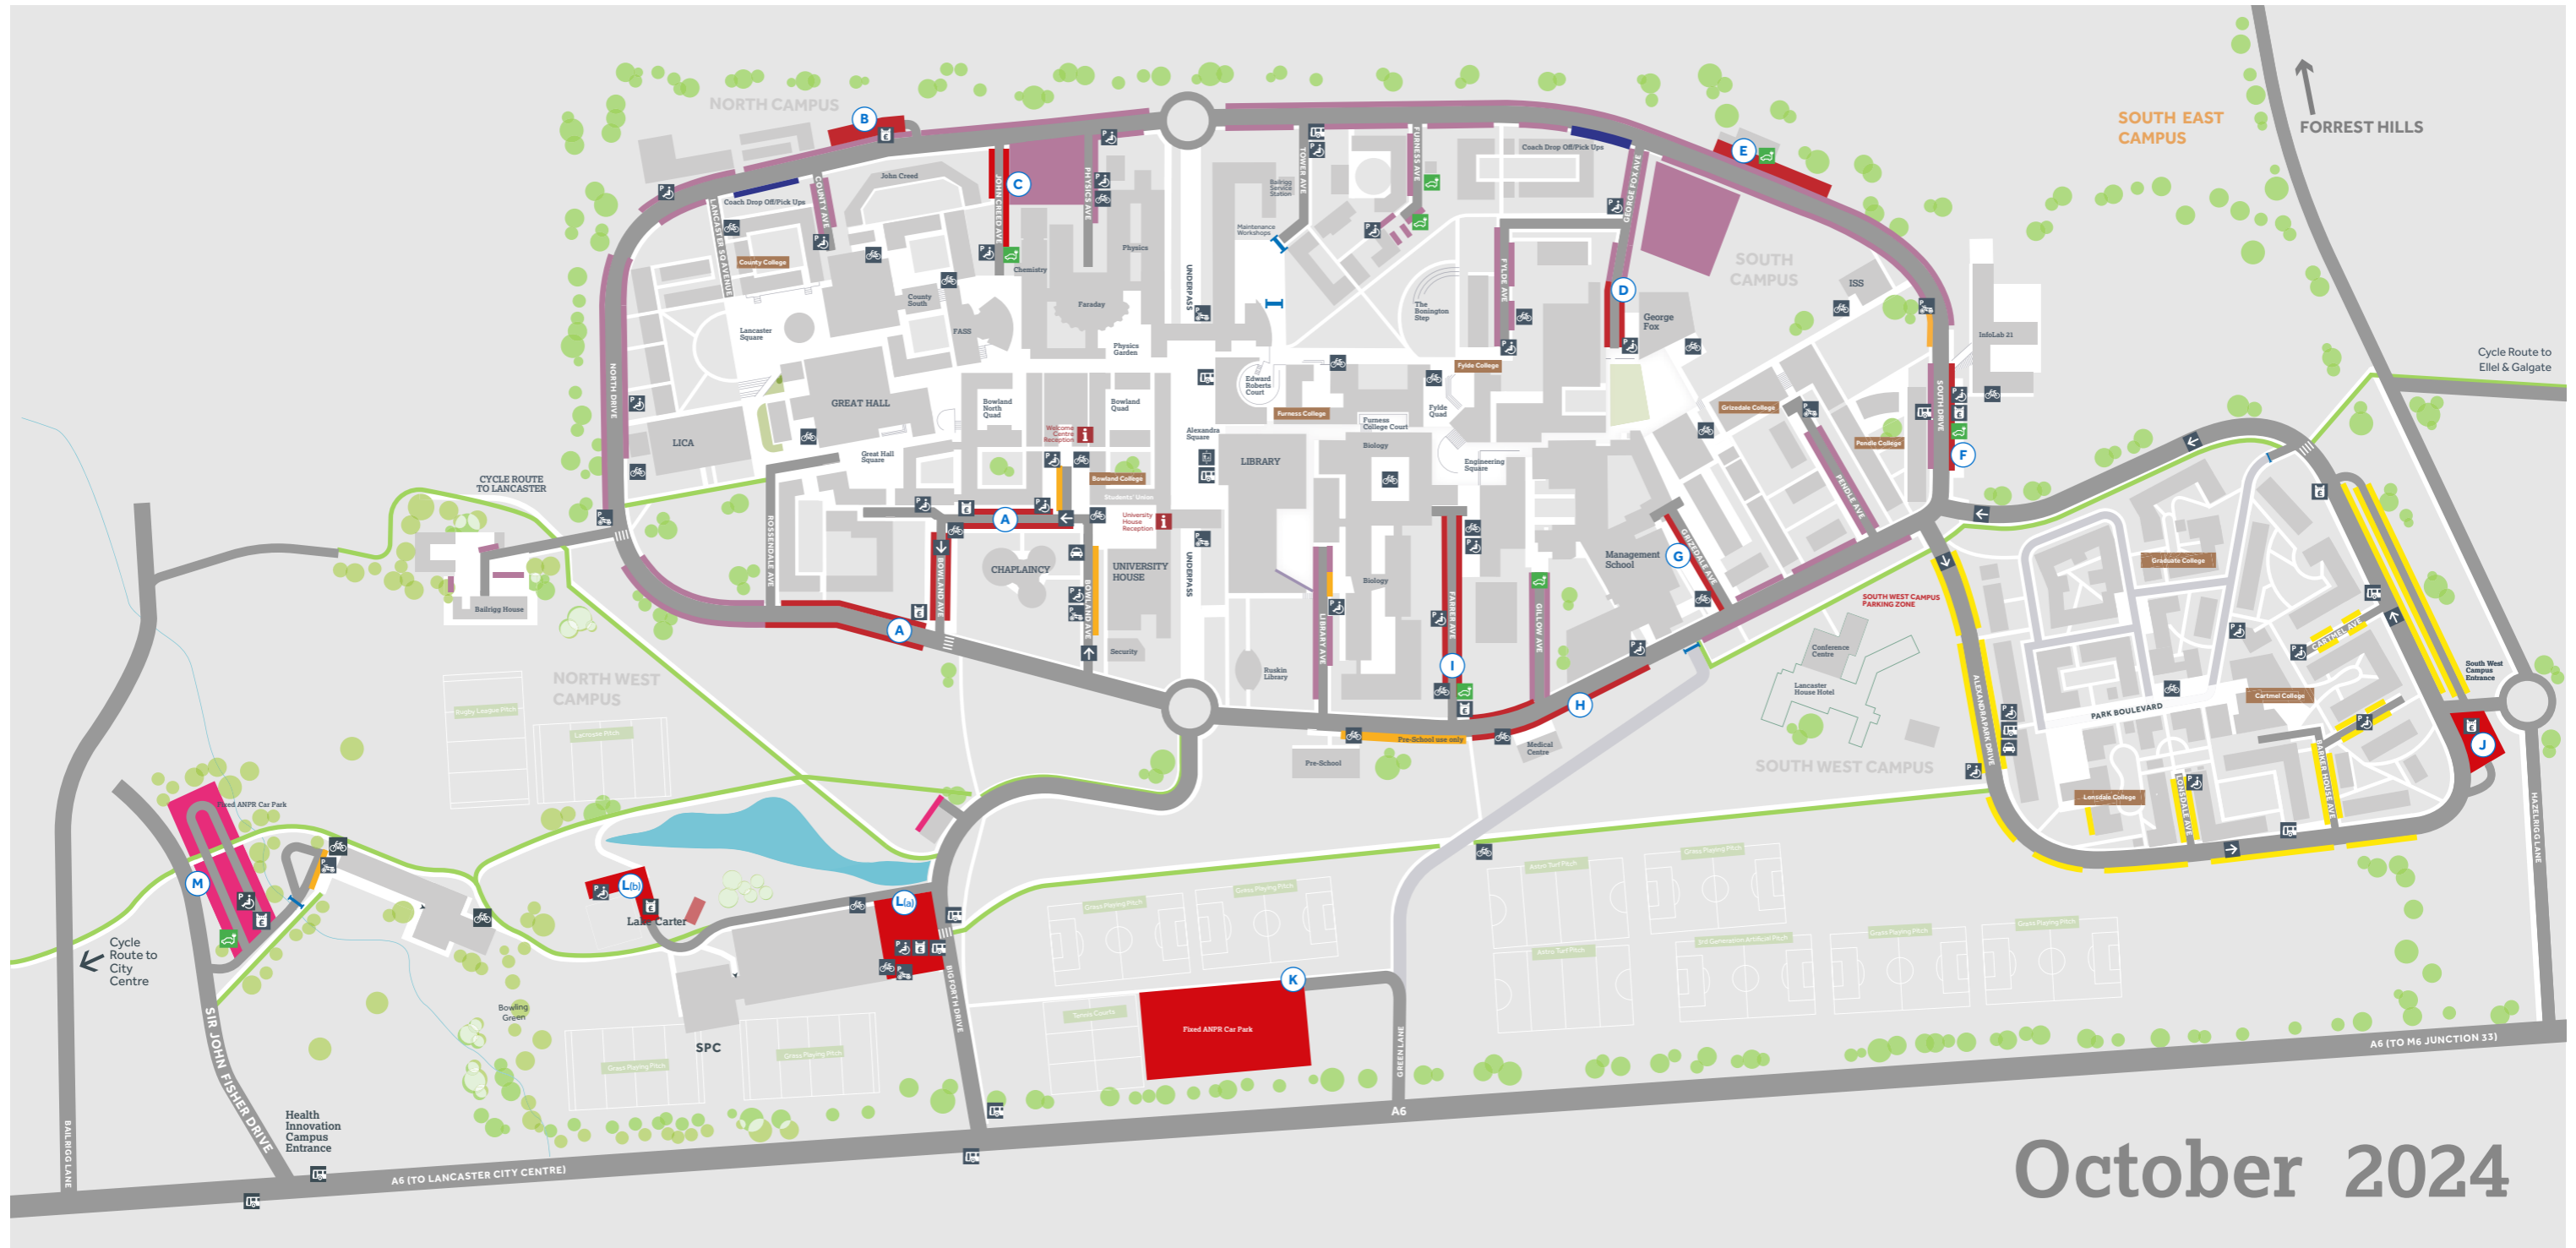

 Mixed Staff/Visitor Parking

 Drop off areas - 30 minute short-term parking

 Coach Drop Off Point

 Cycle Route

 Barrier

 Information

 Accessible Parking

 Cycle Parking

 Lift Access

 Pay & Display Machine (Limited locations otherwise RingGo pay by phone)

 Taxi Rank

 Bus Stops

 Electric Vehicle Charging Point

 Motor Cycle Parking

 One way system

October 2024